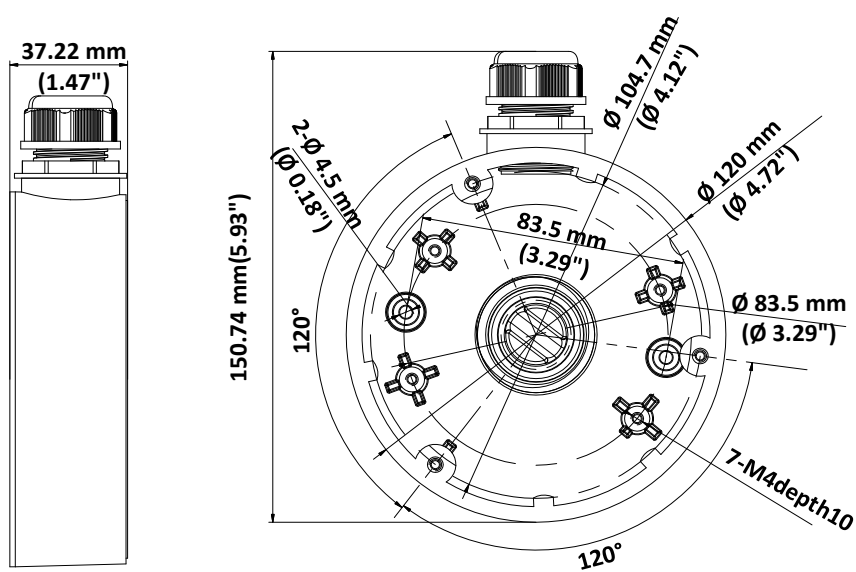

DS-1280ZJ-DM46

Junction Box

Feature

- Aluminum alloy material with surface spray treatment
- Supports bottom outlet, and side outlet
- Applies to both indoor conditions, and outdoor conditions

Dimension

Available Model

DS-1280ZJ-DM46

Parameter

Model	DS-1280ZJ-DM46
Parameters	Junction Box
Appearance	Hikvision White
Material	Aluminum Alloy
Dimension	Ø 120 mm × 37.2 mm (Ø 4.72" × 1.46")
Weight	250 g (0.55 lb.)

Note

- The junction box should be installed on the flat surface.
- Waterproof rubber is necessary for the outdoor application.
- The wall must be capable of supporting at least 3 times as much as the total weight of the camera and the junction box.
- The junction box's maximum load capacity is 4.5 kg (9.92 lb.).