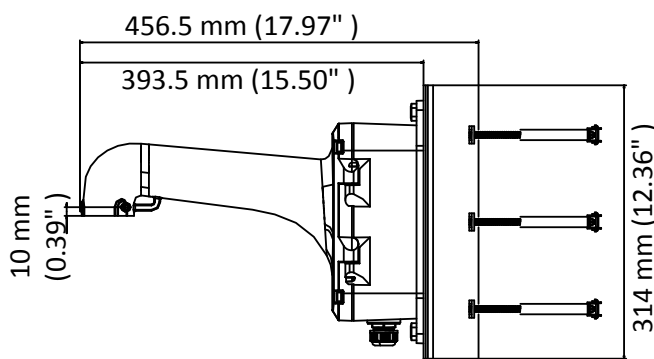

DS-1604ZJ-BOX-POLE

Vertical Pole Mount for Speed Dome

Feature

- Vertical pole mount with the junction box
- Aluminum alloy and steel with surface spray treatment
- Adjustable diameter from 100 mm to 200 mm
- Bottom outlet, and back outlet
- The hook for safety rope facilitates speed dome's installation

Dimension

Available Model

DS-1604ZJ-BOX-POLE

Parameter

Model	DS-1604ZJ-BOX-POLE
Parameters	Vertical Pole Mount for Speed Dome
Appearance	Hikvision White
Material	Aluminum Alloy and Steel
Dimension	456.5 mm × 314 mm × 194.9 mm (17.97" × 12.36" × 7.67")
Weight	5.7 kg (12.57 lb.)

Note

- The mount should be installed on the flat surface.
- Waterproof rubber is necessary for the outdoor application.
- The wall must be capable of supporting at least 3 times as much as the total weight of the speed dome, and the mount.
- The mount's maximum load capacity is 10 kg (22 lb.).