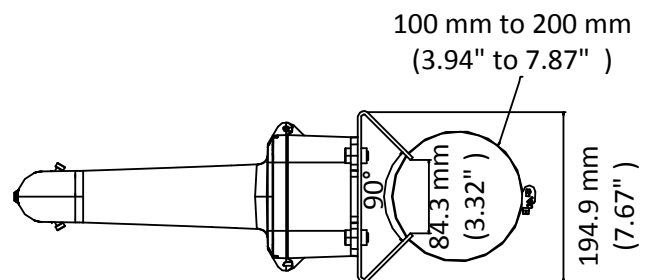

DS-1604ZJ-BOX-POLE

Vertical Pole Mount for Speed Dome

Feature

- Vertical pole mount with the junction box
- Aluminum alloy and steel with surface spray treatment
- Adjustable diameter from 100 mm to 200 mm
- Bottom outlet, and back outlet
- The hook for safety rope facilitates speed dome's installation

Dimension

Available Model

DS-1604ZJ-BOX-POLE

Parameter

Model	DS-1604ZJ-BOX-POLE
Parameters	Vertical Pole Mount for Speed Dome
Appearance	Hikvision White
Material	Aluminum Alloy and Steel
Dimension	456.5 mm × 314 mm × 194.9 mm (17.97" × 12.36" × 7.67")
Weight	5.7 kg (12.57 lb.)

Note

- The mount should be installed on the flat surface.
- Waterproof rubber is necessary for the outdoor application.
- The wall must be capable of supporting at least 3 times as much as the total weight of the speed dome, and the mount.
- The mount's maximum load capacity is 10 kg (22 lb.).