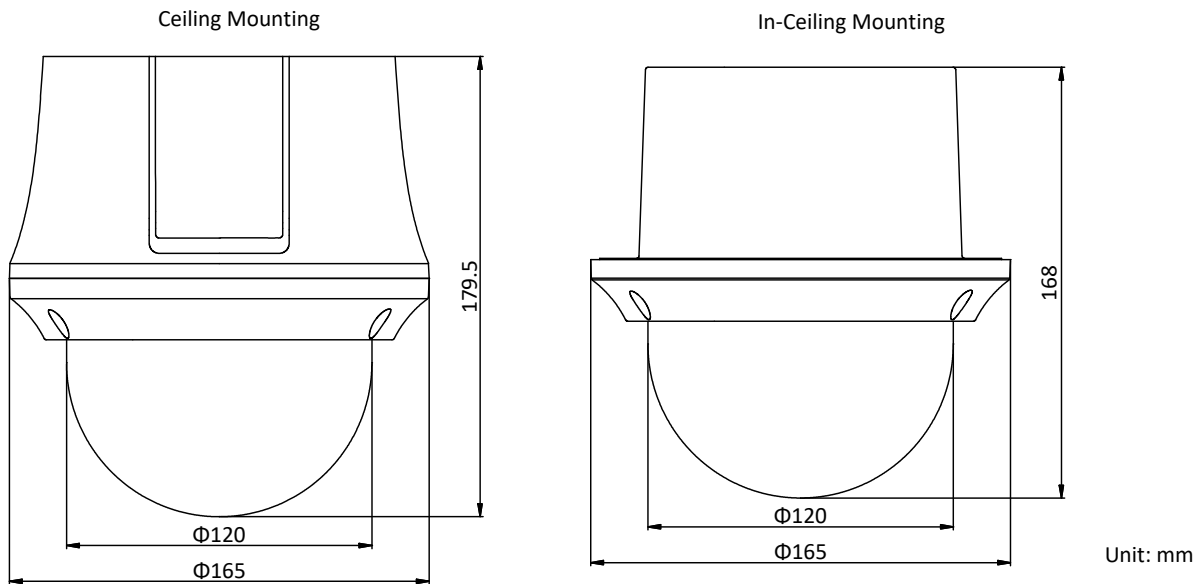

Available Model

DS-2DE4215W-DE3, 12 VDC & PoE+ (802.3 at, class4)

Dimensions