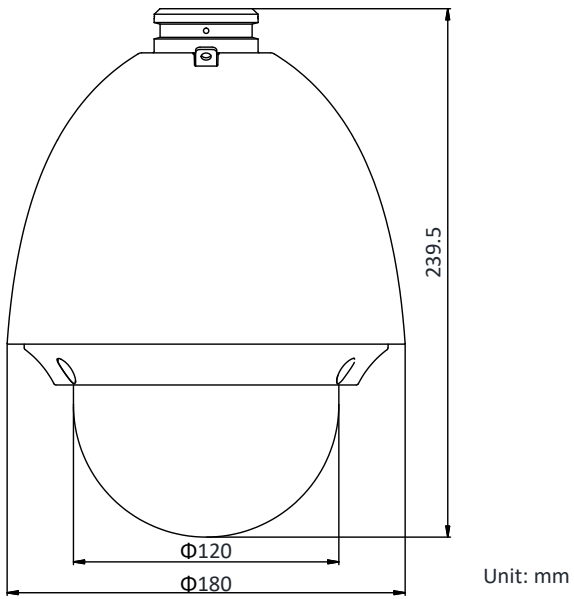

Available Model

DS-2DE4425W-DE, 12 VDC & PoE+ (802.3 at, class4)

Dimensions