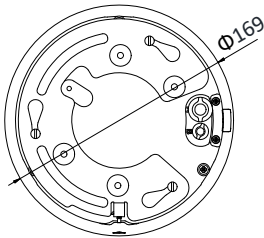

Specification

Camera Module	
Image Sensor	1/2.5" progressive scan CMOS
Min. Illumination	Color: 0.005 Lux @(F1.6, AGC ON) B/W: 0.001 Lux @(F1.6, AGC ON) 0 Lux with IR
White Balance	Auto/Manual/ATW (Auto-tracking White Balance)/Indoor/Outdoor/Fluorescent Lamp/Sodium Lamp
AGC	Auto/Manual
Shutter Time	1/1 s to 1/30,000 s
Day & Night	IR Cut Filter
Digital Zoom	16×
Privacy Mask	24 programmable privacy masks
Focus Mode	Auto/Semi-automatic/Manual
WDR	120 dB WDR
Lens	
Focal Length	4.8 mm to 120 mm, 25× optical
Zoom Speed	Approx. 3.2 s (optical lens, wide-tele)
FOV	Horizontal field of view: 57.6° to 2.5° (wide-tele) Vertical field of view: 34.4° to 1.4° (wide-tele) Diagonal field of view: 64.5° to 2.9° (wide-tele)
Working Distance	10 mm to 1500 mm (wide-tele)
Aperture Range	F1.6 to F3.5
IR	
IR Distance	50 m
Smart IR	Support
PTZ	
Movement Range (Pan)	360° endless
Pan Speed	Configurable, from 0.1°/s to 300°/s Preset Speed: 350°/s
Movement Range (Tilt)	From -5° to 90° (auto-flip)
Tilt Speed	Configurable, from 0.1°/s to 160°/s Preset Speed: 200°/s
Proportional Zoom	Support
Presets	300
Patrol Scan	8 patrols, up to 32 presets for each patrol
Pattern Scan	4 pattern scans, record time over 10 minutes for each scan
Power-off Memory	Support
Park Action	Preset/Pattern Scan/Patrol Scan/Auto Scan/Tilt Scan/Random Scan/Frame Scan/Panorama Scan
PTZ Position Display	Support
Preset Freezing	Support
Scheduled Task	Preset/Pattern Scan/Patrol Scan/Auto Scan/Tilt Scan/Random Scan/Frame Scan/Panorama Scan/Dome Reboot/Dome Adjust/Aux Output
Compression Standard	
Video Compression	Main Stream: H.265+/H.265/H.264+/H.264 Sub-Stream: H.265/H.264/MJPEG Third Stream: H.265/H.264/MJPEG
H.264 Type	Baseline Profile/Main Profile/High Profile
H.264+	Support
H.265 Type	Main Profile

Dimensions	Φ 169 mm × 161 mm (Φ 6.65" × 6.34")
Weight	Approx. 2.45 kg (5.40 lb)

Order Model

DS-2DE4A425IW, 12 VDC & PoE+ (802.3 at, class4)

Dimensions

Unit: mm

Accessories

DS-1605ZJ

Wall Mounting Bracket