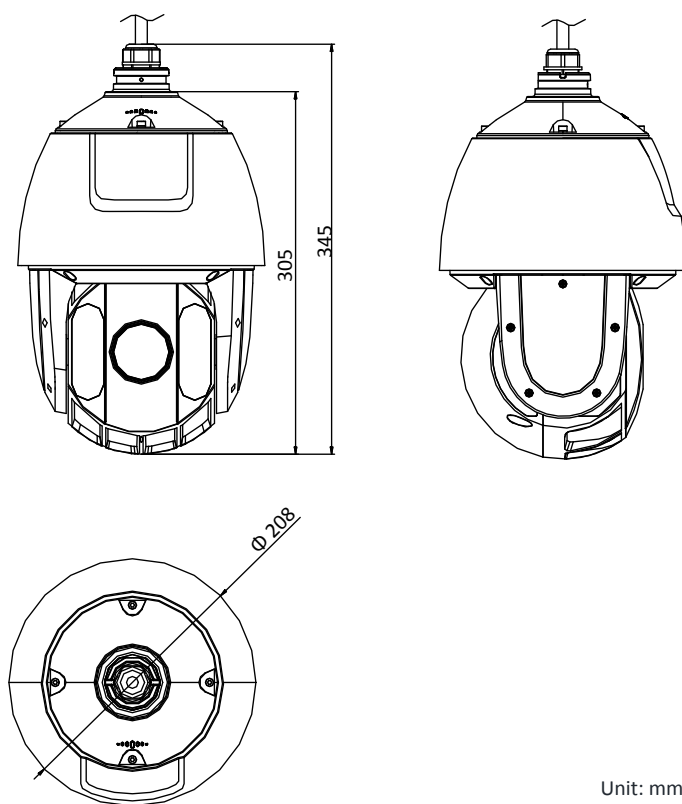

DORI

The DORI (detect, observe, recognize, identify) distance gives the general idea of the camera ability to distinguish persons or objects within its field of view.

It is calculated based on the camera sensor specification and the criteria given by EN 62676-4: 2015.

DORI	Detect	Observe	Recognize	Identify
Definition	25 px/m	63 px/m	125 px/m	250 px/m
Distance (Tele)	1600.0 m (5249.3 ft)	634.9 m (2083.1 ft)	320.0 m (1049.9 ft)	160.0 m (524.9 ft)

Available Model

DS-2DE5225IW-AE, 24 VAC & Hi-PoE

Dimensions

Unit: mm