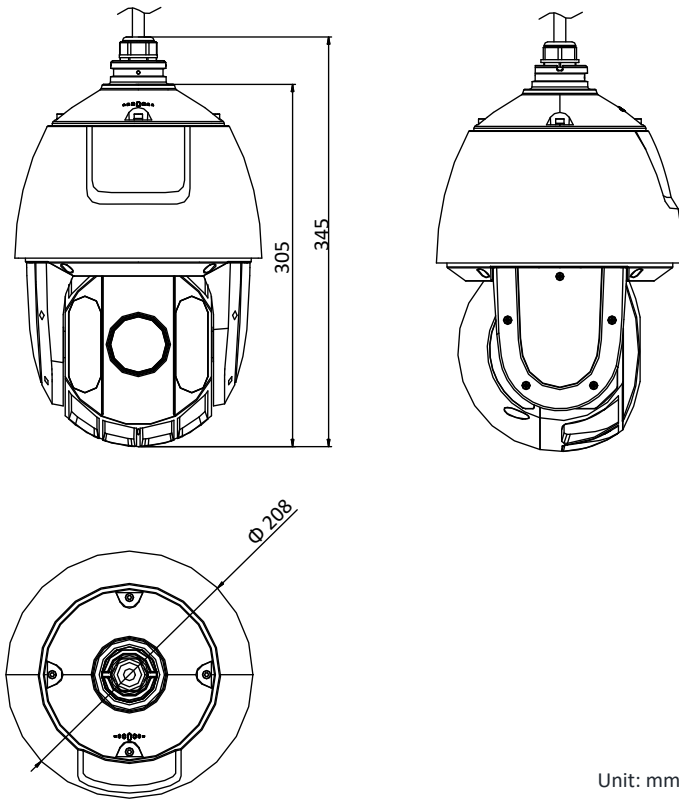

Available Model

DS-2DE5425IW-AE, 24 VAC & Hi-PoE

Dimensions

Unit: mm