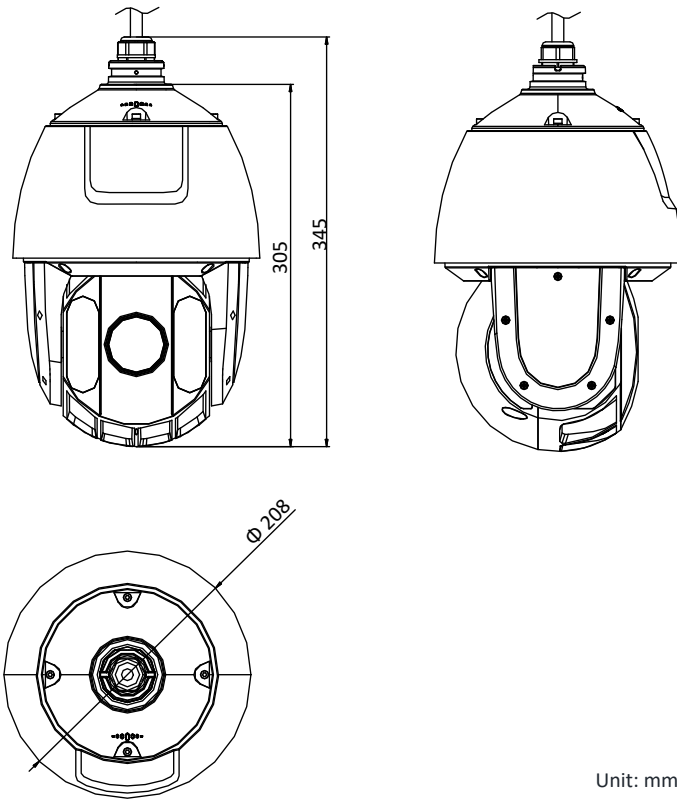

Available Model

DS-2DE5432IW-AE, 24 VAC & Hi-PoE

Dimensions

Unit: mm