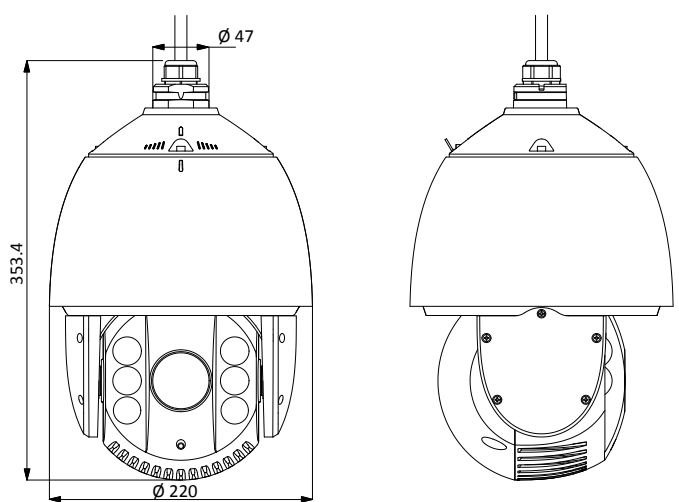

DORI

The DORI (detect, observe, recognize, identify) distance gives the general idea of the camera ability to distinguish persons or objects within its field of view.

It is calculated based on the camera sensor specification and the criteria given by EN 62676-4: 2015.

DORI	Detect	Observe	Recognize	Identify
Definition	25 px/m	63 px/m	125 px/m	250 px/m
Distance (Tele)	1600.0 m (5249.3 ft)	634.9 m (2083.1 ft)	320.0 m (1049.9 ft)	160.0 m (524.9 ft)

Available Model

DS-2DE7225IW-AE, 24 VAC & Hi-PoE

Dimensions

Unit:mm

Accessory

Optional:

DS-1604ZJ
Wall Mount

DS-1602ZJ
Wall Mount

DS-1604ZJ-box
Wall Mount with Junction
Box

DS-1604ZJ-box-pole
Vertical Pole Mount with
Junction Box