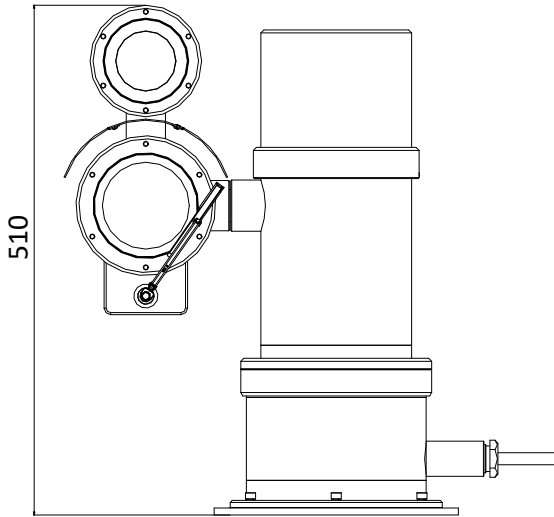

Explosion-proof Certificate	TUV 17 ATEX 8118, IECEx TUR 17.0049
Dimensions	440 mm × 258 mm × 510 mm (17.32" × 10.16" × 20.08")
Weight	Approx. 36.7 kg (80.91 lb)

Available Model

DS-2DY9236I-CWX(W/316L), 100 VAC to 240 VAC

Dimensions

Unit: mm