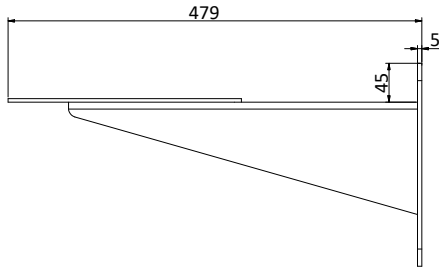

Explosion-proof Certificate	TUV 17 ATEX 8118, IECEx TUR 17.0049
Dimensions	440 mm × 258 mm × 510 mm (17.32" × 10.16" × 20.08")
Weight	Approx. 36.7 kg (80.91 lb)

Available Model

DS-2DY9236I-CWX(W/316L), 100 VAC to 240 VAC

Dimensions

Unit: mm

Accessories

DS-1713ZJ-Y (SUS316L)

Wall Mounting Bracket

Unit: mm

Distributed by

HIKVISION®