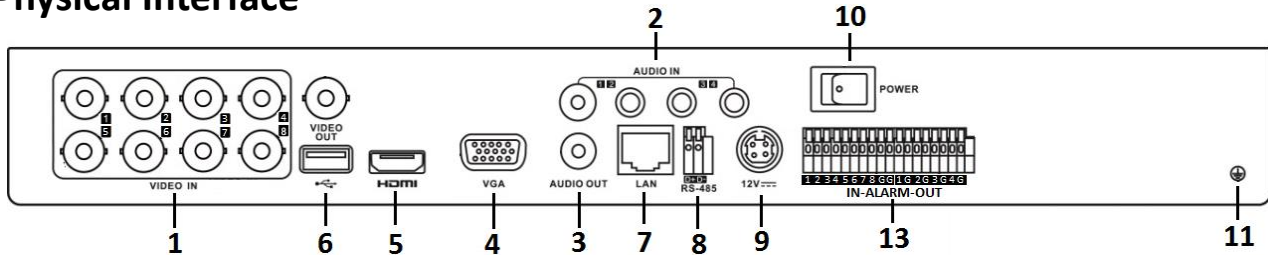

Physical Interface

*: The rear panel of DS-7204/7216HUHI-K2 provides 4/16 video input interfaces.

No.	Description	No.	Description
1	VIDEO IN	8	RS-485 Serial Interface
2	AUDIO IN, RCA Connector	9	12 VDC Power Input
3	AUDIO OUT, RCA Connector	10	Power Switch
4	VGA Interface	11	GND
5	HDMI Interface	12	VIDEO OUT
6	USB Interface	13	Alarm In/Out
7	LAN Network Interface