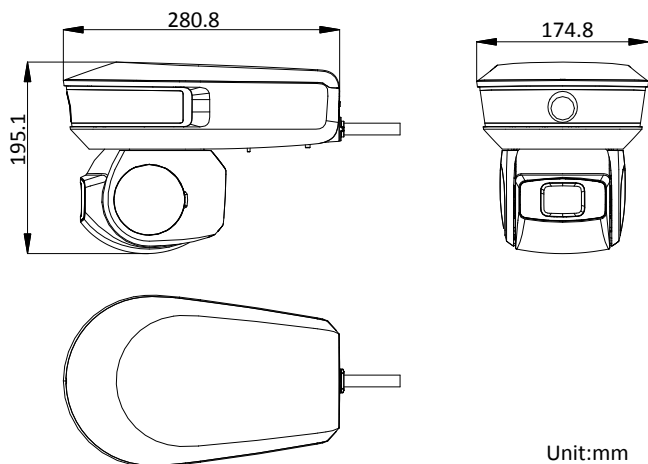

Main Stream Resolution	50Hz: 25fps (1920 × 1080, 1280 × 960, 1280 × 720) 50fps (1920 × 1080, 1280 × 960, 1280 × 720) 60Hz: 30fps (1920 × 1080, 1280 × 960, 1280 × 720) 60fps (1920 × 1080, 1280 × 960, 1280 × 720)
Sub-Stream Resolution	50Hz: 25fps (704 × 576, 640 × 480, 352 × 288) 60Hz: 30fps (704 × 480, 640 × 480, 352 × 240)
Third Stream Resolution	50Hz: 25fps (1920 × 1080, 1280 × 960, 1280 × 720, 704 × 576, 640 × 480, 352 × 288) 60Hz: 30fps (1920 × 1080, 1280 × 960, 1280 × 720, 704 × 480, 640 × 480, 352 × 240)
Audio Compression	G.711alaw/G.711ulaw/G.722.1/G.726/MP2L2/PCM
Network	
Protocols	TCP/IP, IPv4/IPv6, HTTP, HTTPS, 802.1x, Qos, FTP, SMTP, UPnP, SNMP, DNS, DDNS, NTP, RTSP, RTCP, RTP, TCP, UDP, IGMP, ICMP, DHCP, PPPoE, Bonjour
API	Open-ended, support ONVIF, ISAPI, and CGI, support HIKVISION SDK and Third-Party Management Platform
Network Storage	Built-in memory card slot, support Micro SD/SDHC/SDXC (up to 256 GB)
Web Browser	IE 8 to 11, Firefox 32.0.1, 38.0, 43.0.1, Chrome 40.0.2214.94
Interface	
Network Interface	1 RJ45 10 M/100 M Ethernet Interface, Hi-PoE
Alarm Input/ Output	1-ch alarm input and 1-ch alarm output, support alarm linkage: Memory Card Recording/Aux Output/Notify Surveillance Center/Upload to FTP/Send Email
Audio Input/ Output	1-ch audio input and 1-ch audio output
General	
Power Supply	12 VDC & Hi-PoE
Power Consumption	45 W Max. (IR 6 W Max.)
Working Temperature	Outdoor: -40°C to 70°C (-40°F to 158°F)
Working Humidity	≤ 90%
Protection Level	IP66 Standard, TVS 6000 V Lightning Protection, Surge Protection and Voltage Transient Protection
Dimension	195.1 mm × 280.8 mm × 174.8 mm (7.68" × 11.06" × 6.88")
Weight	Approx. 2.5 kg (5.51 lb)

Available Model

iDS-2PT9122IX-DE/S (5-50 mm) (4 mm), 12 VDC & Hi-PoE

Dimension

Accessories

DS-2601ZJ-P
Wall Mounting Bracket

Note:

DS-2601ZJ-P is included. And you should purchase DS-2115ZJ-P in addition. The diameter of the hold hoop is 67 mm to 127 mm.