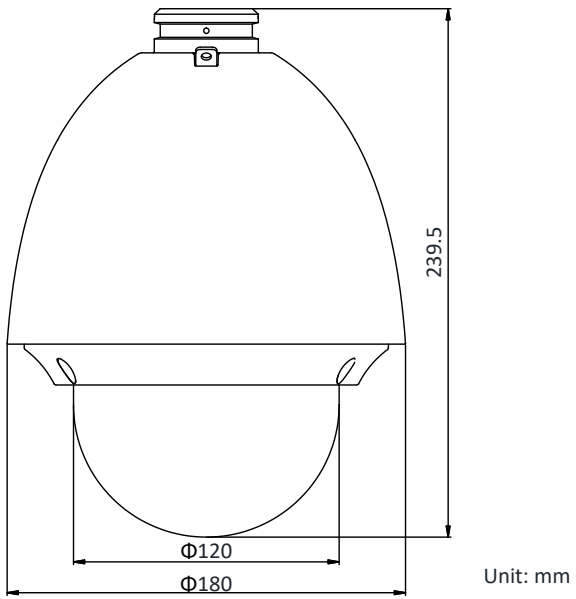

Available Model

DS-2DE4225W-DE, 12 VDC & PoE+ (802.3 at, class4)

Dimensions