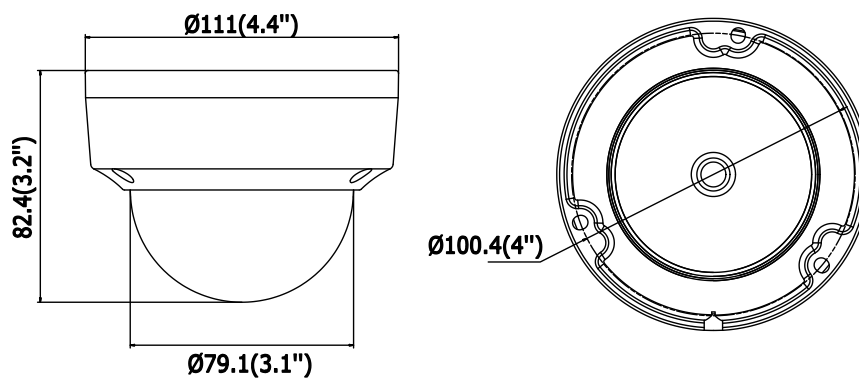

Dimensions	Camera: $\Phi 111 \times 82.4$ mm ($\Phi 4.4'' \times 3.2''$) Package: $134 \times 134 \times 108$ mm ($5.27'' \times 5.27'' \times 4.25''$)
Weight	Camera: 500 g (1.1 lb.)

Available Model

DS-2CD2125FHWD-I (2.8/4/6/8/12 mm), DS-2CD2125FHWD-IS (2.8/4/6/8/12 mm)

▪ Typical Application

Hikvision products are classified into three levels according to their anti-corrosion performance. Refer to the following description to choose for your using environment.

This model has NO SPECIFIC PROTECTION.

Level	Description
Top-level protection	Hikvision products at this level are equipped for use in areas where professional anti-corrosion protection is a must. Typical application scenarios include coastlines, docks, chemical plants, and more.
Moderate protection	Hikvision products at this level are equipped for use in areas with moderate anti-corrosion demands. Typical application scenarios include coastal areas about 2 kilometers (1.24 miles) away from coastlines, as well as areas affected by acid rain.
No specific protection	Hikvision products at this level are equipped for use in areas where no specific anti-corrosion protection is needed.

Dimension

Unit: mm (inch)