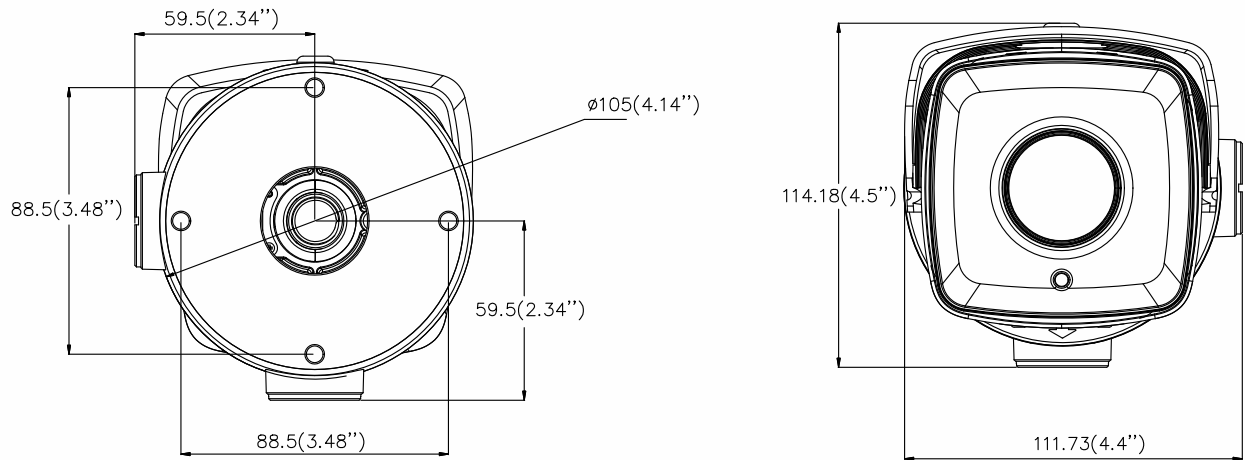

Protection Level	IP67 TVS 4000V Lightning Protection, Surge Protection and Voltage Transient Protection
Dimensions	Camera: 348.38 × 114.18 × 111.73 mm (13.72" × 4.5" × 4.4") With package: 386 × 156 × 155 mm (15.2" × 6.1" × 6.1")
Weight	Camera: 1740 g (3.8 lb.) With package: 2125 g (4.7 lb.)

Available Models:

DS-2CD4A45G0-IZS

DS-2CD4A45G0-IZHS

-IZS: (1 audio input (line in/mic in), 1 audio output, 1 RS-485, 1 alarm input and 1 alarm output)

-IZHS: support heater

Dimensions

Unit: mm (")

Distributed by