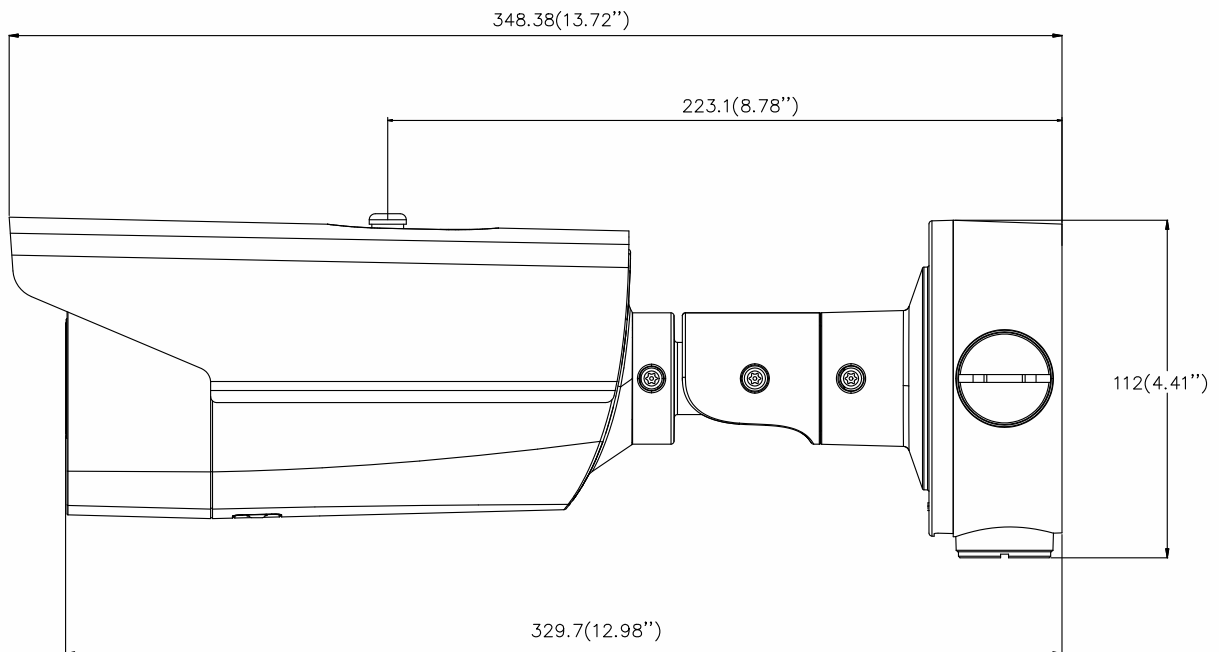

Protection Level	IP67 TVS 4000V Lightning Protection, Surge Protection and Voltage Transient Protection
Dimensions	Camera: 348.38 × 114.18 × 111.73 mm (13.72" × 4.5" × 4.4") With package: 386 × 156 × 155 mm (15.2" × 6.1" × 6.1")
Weight	Camera: 1740 g (3.8 lb.) With package: 2125 g (4.7 lb.)

Available Models:

DS-2CD4A45G0-IZS

DS-2CD4A45G0-IZHS

-IZS: (1 audio input (line in/mic in), 1 audio output, 1 RS-485, 1 alarm input and 1 alarm output)

-IZHS: support heater

Dimensions

Unit: mm (")

Distributed by