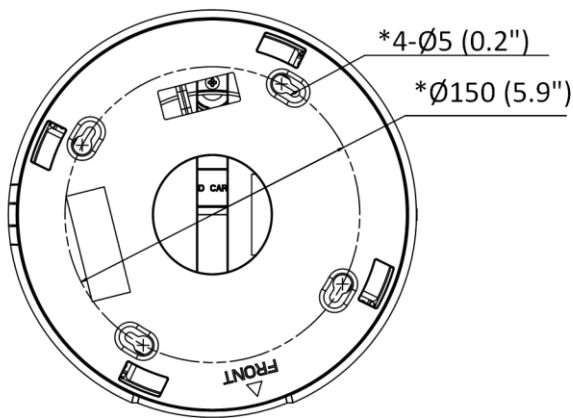

▪ **Dimension**

Unit: mm (inch)

▪ **Accessory**

▪ **Optional**

DS-1661ZJ Pendant Mount	DS-1602ZJ Wall Mount