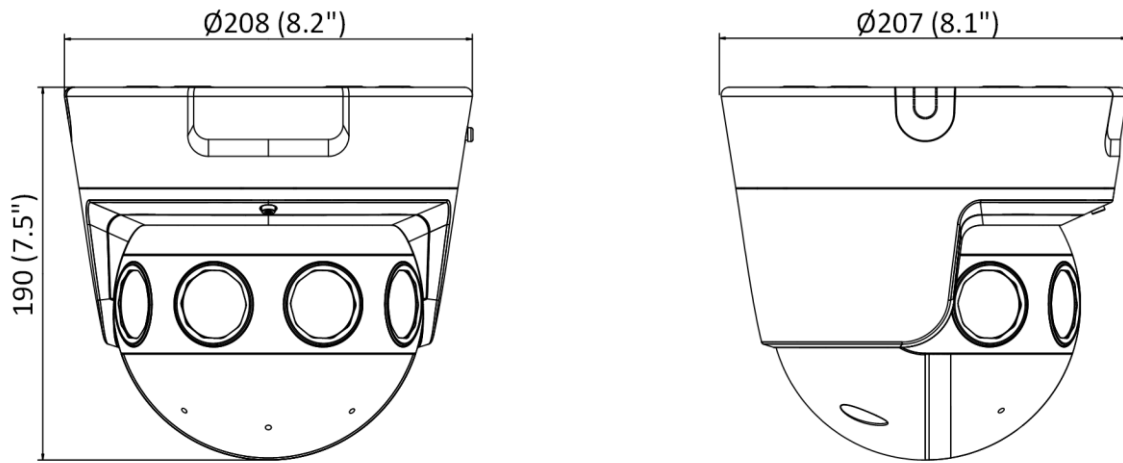

▪ **Dimension**

Unit: mm (inch)

▪ **Accessory**

▪ **Optional**

DS-1661ZJ Pendant Mount	DS-1602ZJ Wall Mount