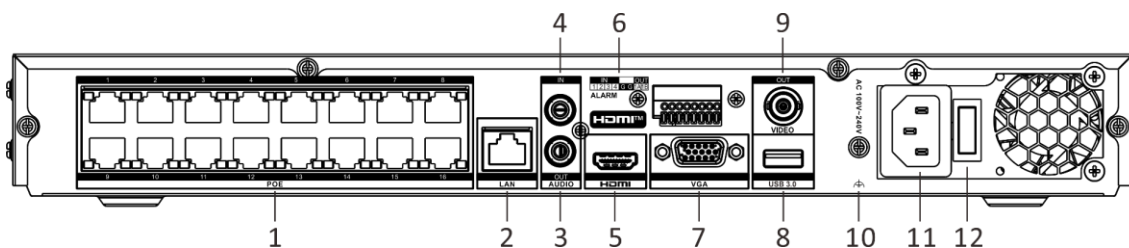

Physical Interface

No.	Description	No.	Description
1	Network interfaces with PoE function	7	VGA output
2	LAN interface	8	USB 3.0 interface
3	Audio out	9	CVBS video output
4	Audio in	10	GND
5	HDMI interface	11	100 to 240 VAC power supply
6	Alarm in and alarm out	12	Power switch

Available Model

DS-7616NI-M2/16P

Headquarters

No.555 Qianmo Road, Binjiang District,
Hangzhou 310051, China
T +86-571-8807-5998
www.hikvision.com

Follow us on social media to get the latest product and solution information.