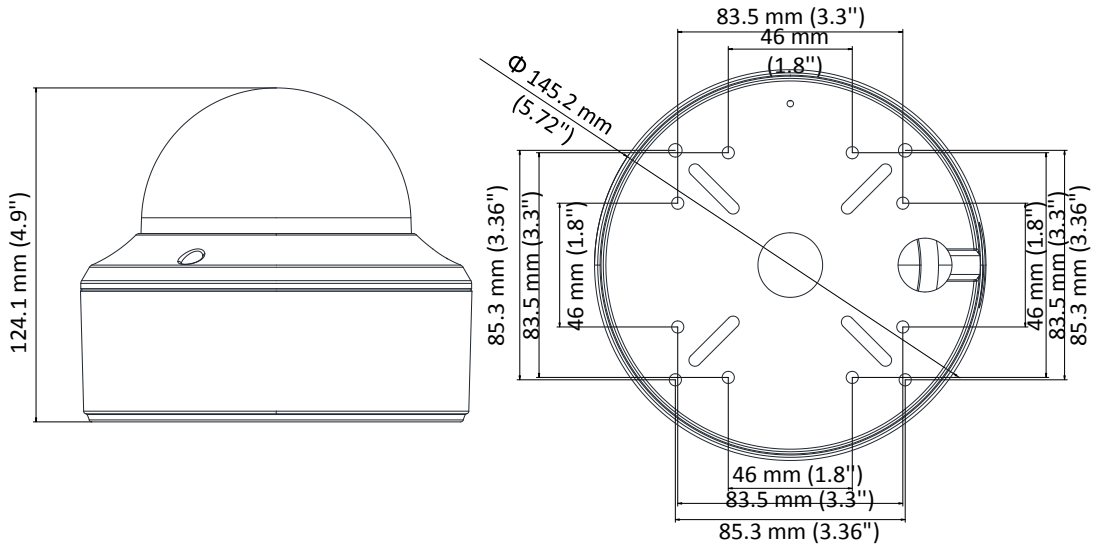

Order Model

DS-2CE56D8T-VPIT3ZE

Dimension