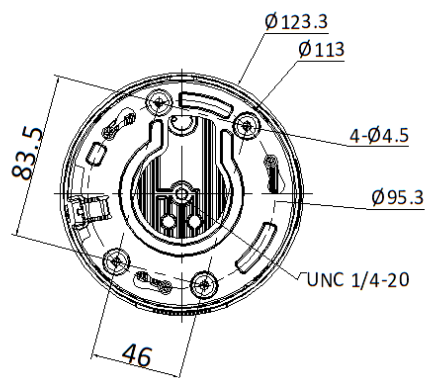

General	
General Function	Mirror, password protection, watermark, IP address filter
Power	12 VDC, 3.33 A & PoE (802.3at), 42.5 to 57 VDC, 0.6 A Max. 14 W (including max. 4 W for white light)
Operating Condition	Humidity: ≤ 90%, temperature: -30°C to 65°C (-22°F to 149°F)
Demist	Yes
Dimension	179.3 mm × 120 mm × 182 mm (7.06" × 4.72" × 7.71")
Weight	Approx. 1.125 kg (2.48 lb.)
Approval	
Protection	IP66; 6000 V Lightning Protection, Surge Protection and Voltage Transient Protection

▪ Dimension

Unit:mm

Distributed by

**HIKVISION®****Headquarters**

No.555 Qianmo Road, Binjiang District,  
Hangzhou 310051, China  
T +86-571-8807-5998  
overseasbusiness@hikvision.com

**Hikvision USA**  
T +1-909-895-0400  
sales.usa@hikvision.com