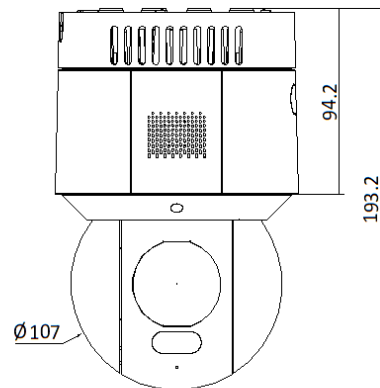

▪ Dimension

Unit:mm