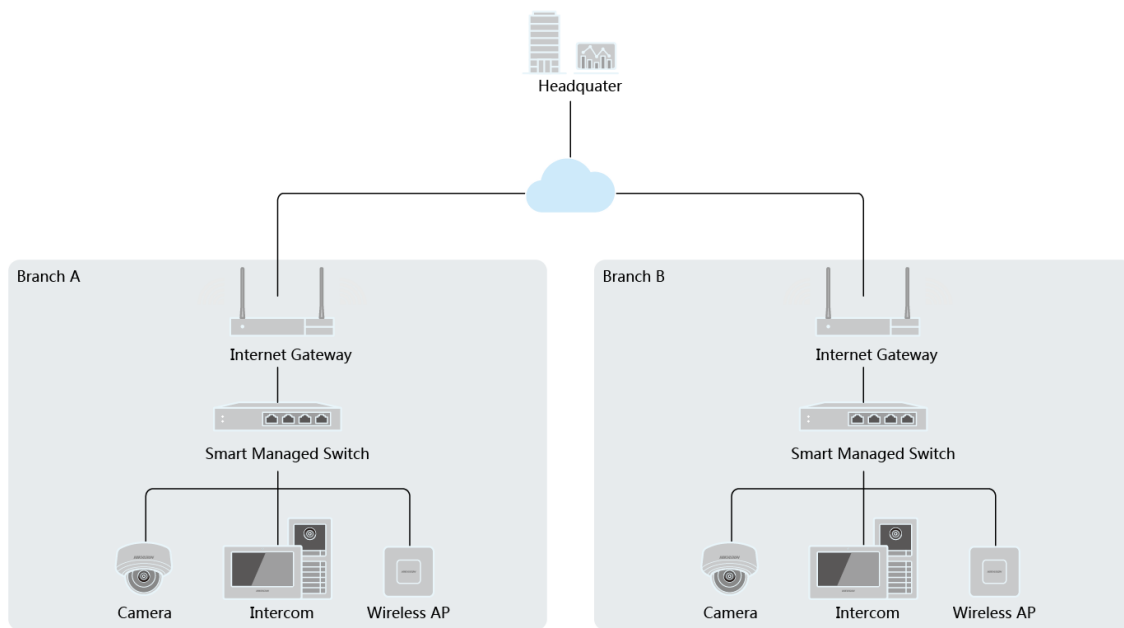

- 4 × 100 Mbps PoE RJ45 ports, 2 × 100 Mbps network RJ45 ports
- IEEE 802.3at/af/bt standard for PoE ports
- Network topology management, and alarm push
- 6 KV surge protection for PoE ports
- Up to 300 m long-range transmission
- AF/AT camera can reach up to 300 m in extend mode

▪ **Available Model**

DS-3E1106HP-EI

▪ **Physical Interface**

▪ **Dimension**

▪ Typical Application

Distributed by

HIKVISION®

Headquarters