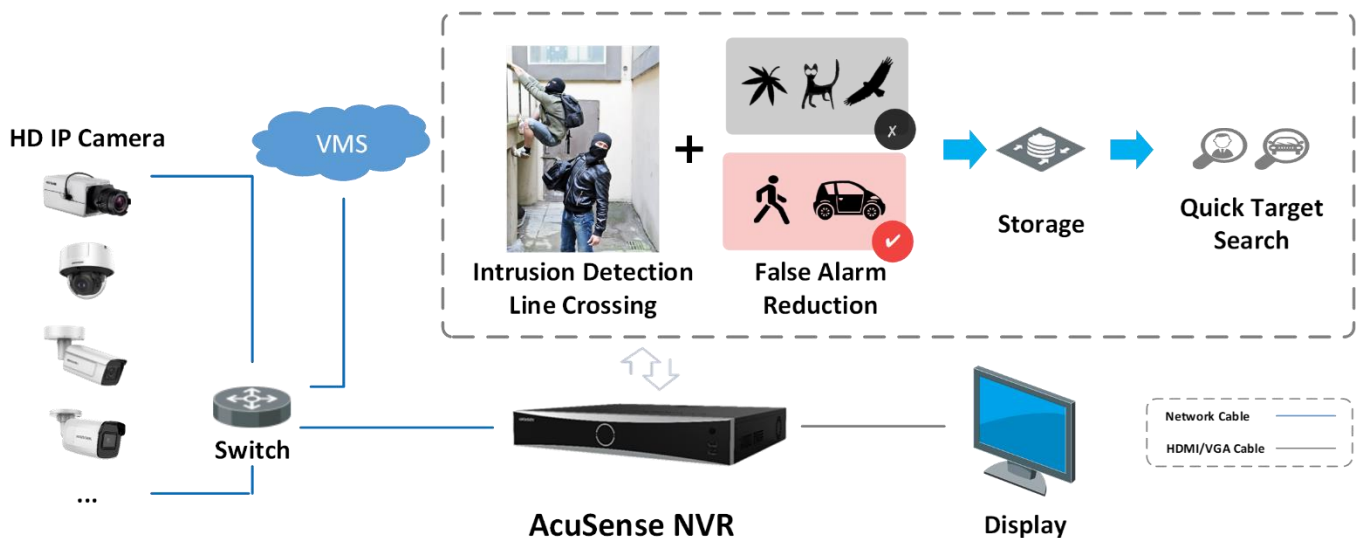

## Network & Ethernet Access

- 16 independent PoE network interfaces
- 1 self-adaptive 10/100/1000 Mbps Ethernet interface
- Hik-Connect & DDNS (Dynamic Domain Name System) for easy network management
- Smooth streaming technology
- Support web access without plug-in

## Typical Application

### Facial Recognition and Face Picture Comparison

Modeling and analyzing face pictures captured by cameras. Realize blacklist alarm and stranger alarm via face picture library. Search target people by picture and name features.

### Perimeter Protection

Adopt deep learning algorithm to reduce false alarm, effectively reduces the false alarm caused by tree branches, leaves, shadow, light, vehicles, small animals, etc.