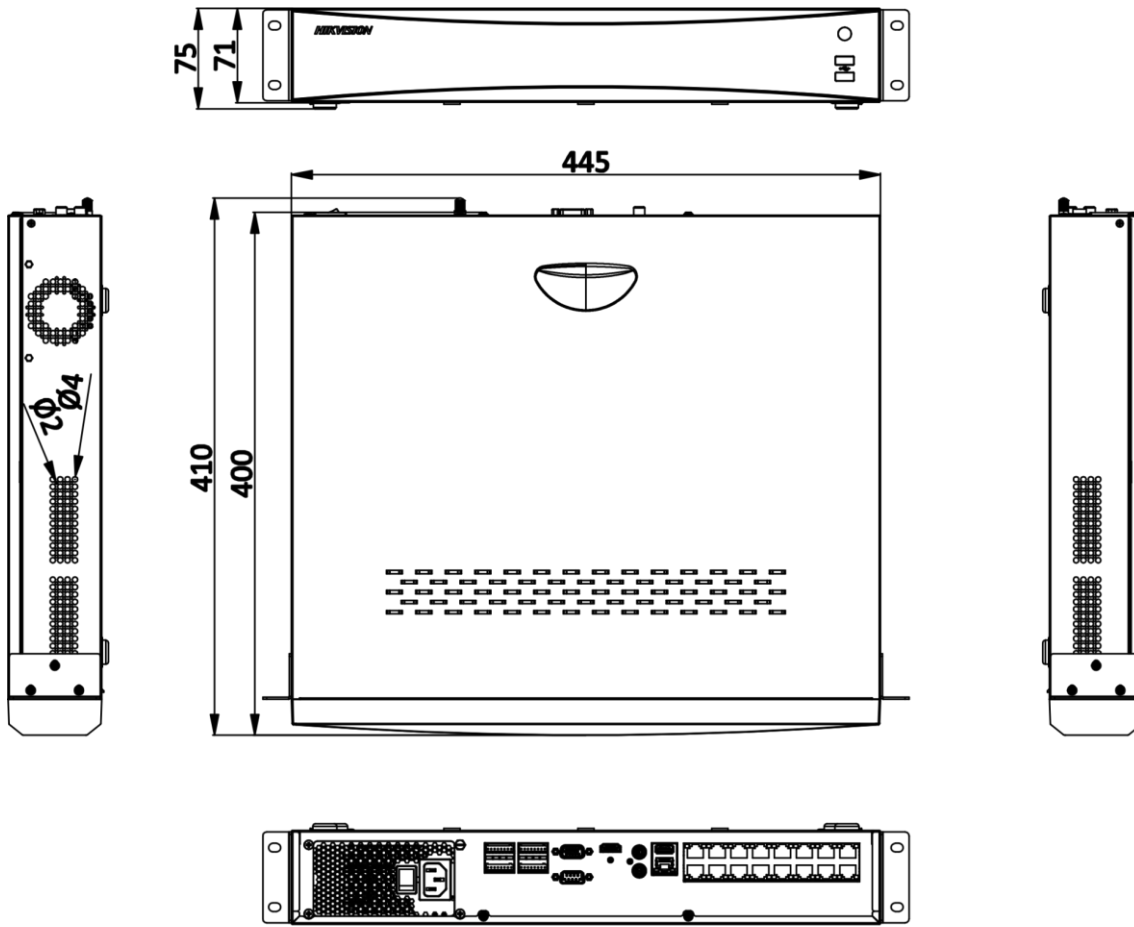

<b>PoE</b>	
Interface	16, RJ-45 10/100 Mbps self-adaptive Ethernet interface
Power	≤ 200 W
Standard	IEEE 802.3 af/at
<b>Auxiliary Interface</b>	
SATA	4 SATA interfaces
Capacity	Up to 10 TB capacity for each HDD
Serial Interface	2 RS-485 (half-duplex), 1 RS-232
Alarm In/Out	16/4 (16/9 is optional)
USB Interface	Front panel: 2 × USB 2.0; Rear panel: 1 × USB 3.0
Ctrl 12V	N/A (optional to support)
DC 12V	N/A (optional to support)
<b>General</b>	
Power Supply	100 to 240 VAC, 50 to 60Hz
Consumption	≤ 20 W (without HDD and PoE off)
Working Temperature	-10 °C to 55 °C (14 °F to 131 °F)
Working Humidity	10 to 90 %
Dimension (W × D × H)	445 × 400 × 75 mm ( 17.5"× 15.7" × 3.0")
Weight	≤ 5 kg (without HDD, 11 lb.)
<b>Certification</b>	
FCC	Part 15 Subpart B, ANSI C63.4-2014
CE	EN 55032: 2015, EN 61000-3-2, EN 61000-3-3, EN 50130-4, EN 55035: 2017

# Dimension

scale/1:1;Unit/mm