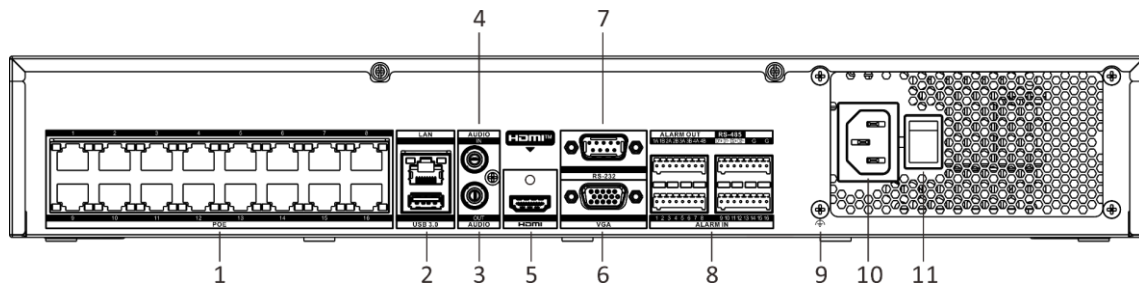

Physical Interface

No.	Description	No.	Description
1	Network interfaces with PoE function	7	RS-232 serial interface
2	USB 3.0 interface and LAN interface	8	Alarm in, alarm out and RS-485
3	Audio out	9	GND
4	Audio in	10	Power supply
5	HDMI interface	11	Power switch
6	VGA interface		

Available Model

DS-7732NXI-K4/16P

Headquarters

No.555 Qianmo Road, Binjiang District,
Hangzhou 310051, China
T +86-571-8807-5998
www.hikvision.com

Follow us on social media to get the latest product and solution information.