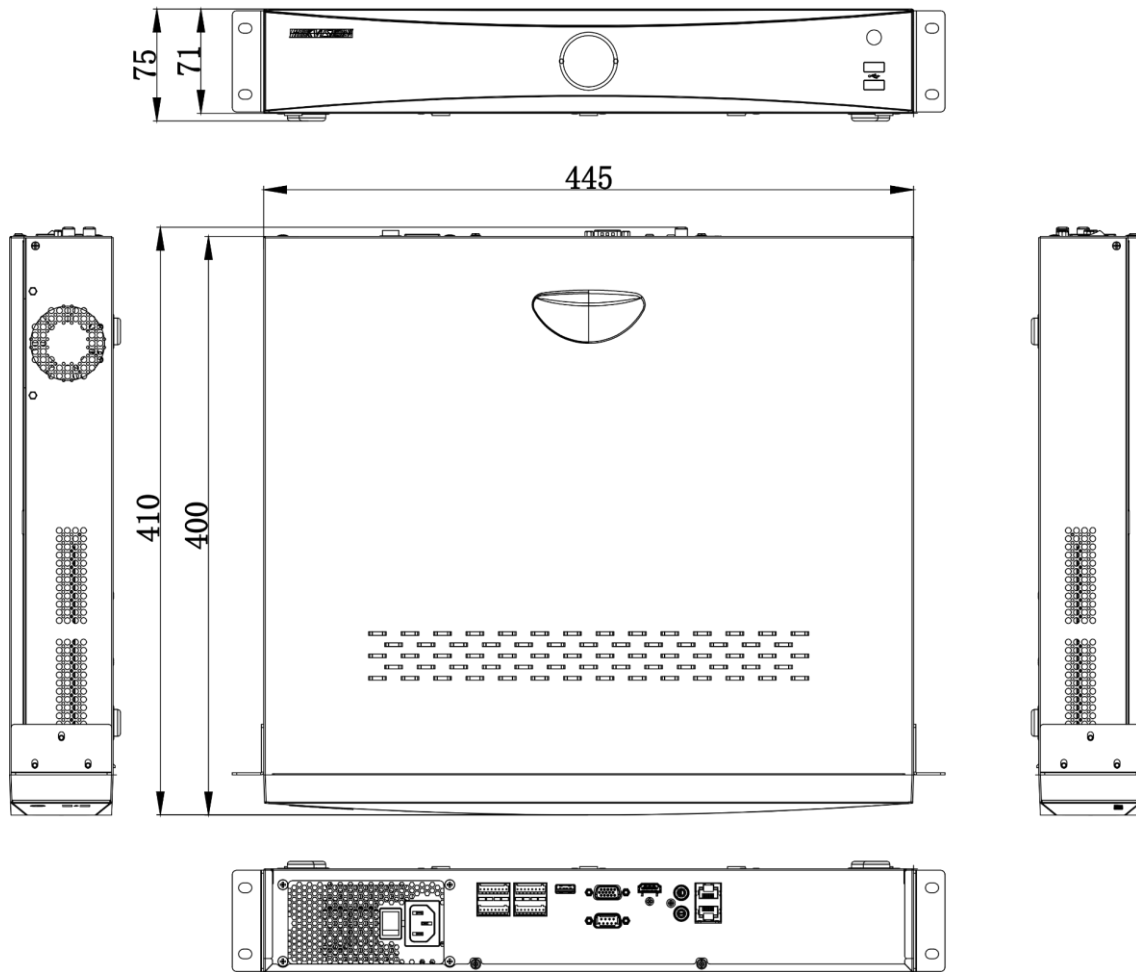

Auxiliary Interface	
SATA	4 SATA interfaces
Capacity	Up to 10 TB capacity for each HDD
Serial Interface	2 RS-485 (half-duplex), 1 RS-232
Alarm In/Out	16/4 (16/9 is optional)
USB Interface	Front panel: 2 × USB 2.0; Rear panel: 1 × USB 3.0
Ctrl 12V	N/A (optional to support)
DC 12V	N/A (optional to support)
General	
Power Supply	100 to 240 VAC, 50 to 60Hz
Consumption	≤ 20 W (without HDD)
Working Temperature	-10 °C to 55 °C (14 °F to 131 °F)
Working Humidity	10 to 90 %
Dimension (W × D × H)	445 × 400 × 75 mm (17.5"× 15.7" × 3.0")
Weight	≤ 5 kg (without HDD, 11 lb.)
Certification	
FCC	Part 15 Subpart B, ANSI C63.4-2014
CE	EN 55032: 2015, EN 61000-3-2, EN 61000-3-3, EN 50130-4, EN 55035: 2017

Dimension

scale/1:1; Unit/mm

Physical Interface

No.	Description	No.	Description
1	LAN 1 and LAN 2 interfaces	7	USB 3.0 interface
2	Audio in	8	Alarm in, alarm out and RS-485
3	Audio out	9	GND
4	HDMI interface	10	Power supply
5	VGA interface	11	Power switch
6	RS-232 serial interface		