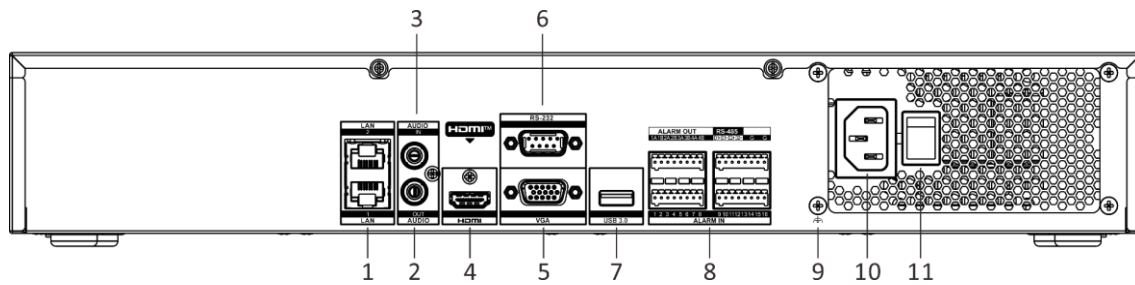

Auxiliary Interface	
SATA	4 SATA interfaces
Capacity	Up to 10 TB capacity for each HDD
Serial Interface	2 RS-485 (half-duplex), 1 RS-232
Alarm In/Out	16/4 (16/9 is optional)
USB Interface	Front panel: 2 × USB 2.0; Rear panel: 1 × USB 3.0
Ctrl 12V	N/A (optional to support)
DC 12V	N/A (optional to support)
General	
Power Supply	100 to 240 VAC, 50 to 60Hz
Consumption	≤ 20 W (without HDD)
Working Temperature	-10 °C to 55 °C (14 °F to 131 °F)
Working Humidity	10 to 90 %
Dimension (W × D × H)	445 × 400 × 75 mm (17.5"× 15.7" × 3.0")
Weight	≤ 5 kg (without HDD, 11 lb.)
Certification	
FCC	Part 15 Subpart B, ANSI C63.4-2014
CE	EN 55032: 2015, EN 61000-3-2, EN 61000-3-3, EN 50130-4, EN 55035: 2017

Dimension

scale/1:1; Unit/mm

Physical Interface

No.	Description	No.	Description
1	LAN 1 and LAN 2 interfaces	7	USB 3.0 interface
2	Audio in	8	Alarm in, alarm out and RS-485
3	Audio out	9	GND
4	HDMI interface	10	Power supply
5	VGA interface	11	Power switch
6	RS-232 serial interface		