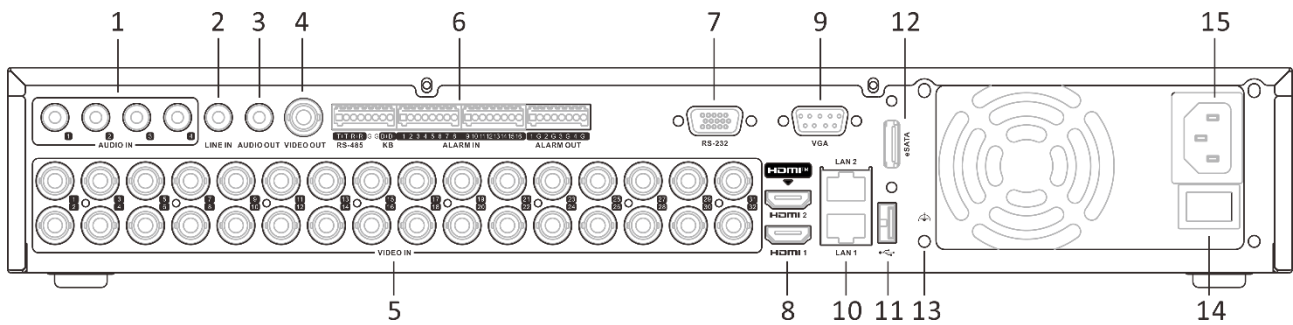

Physical Interface

No.	Description	No.	Description
1	Audio in	9	VGA interface
2	Line in	10	LAN1 and LAN2 interfaces
3	Audio out	11	USB interface
4	Video out	12	eSATA interface
5	Video in	13	GND
6	Alarm out, alarm in, RS-485, and keyboard	14	Power switch
7	RS-232 interface	15	Power supply
8	HDMI1 and HDMI2 interfaces		

Available Model

iDS-7332HQHI-M4/S

Headquarters

No.555 Qianmo Road, Binjiang District,
Hangzhou 310051, China
T +86-571-8807-5998
www.hikvision.com

Follow us on social media to get the latest product and solution information.