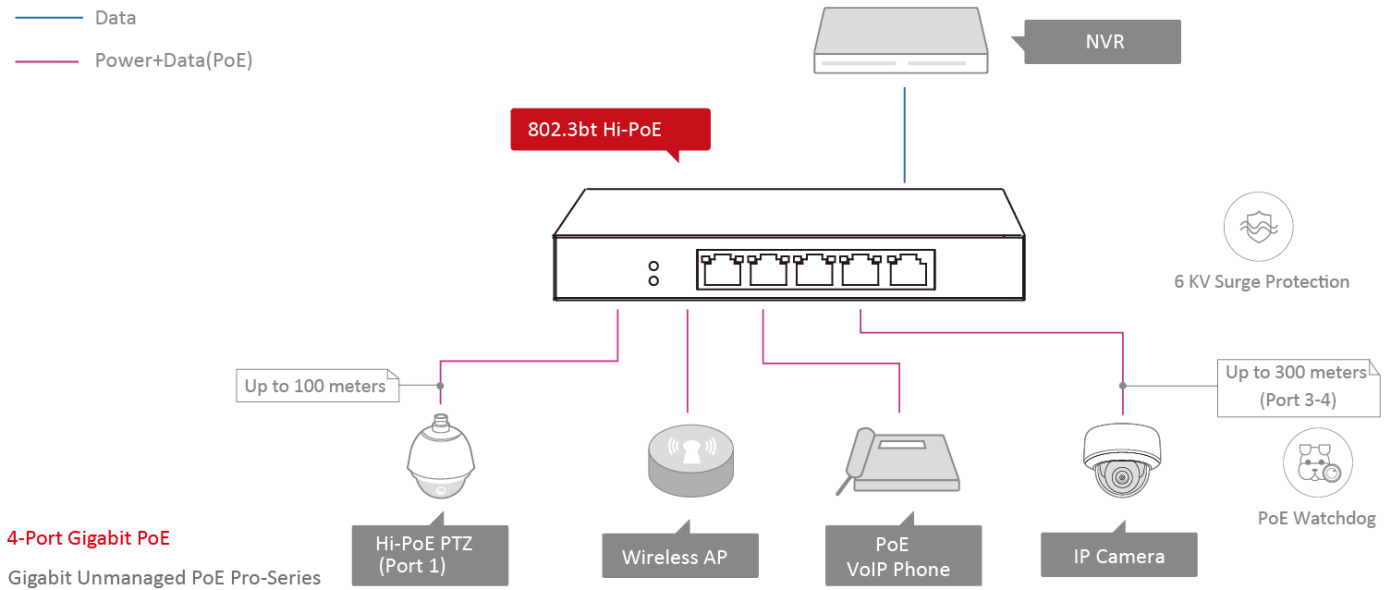

Typical Application