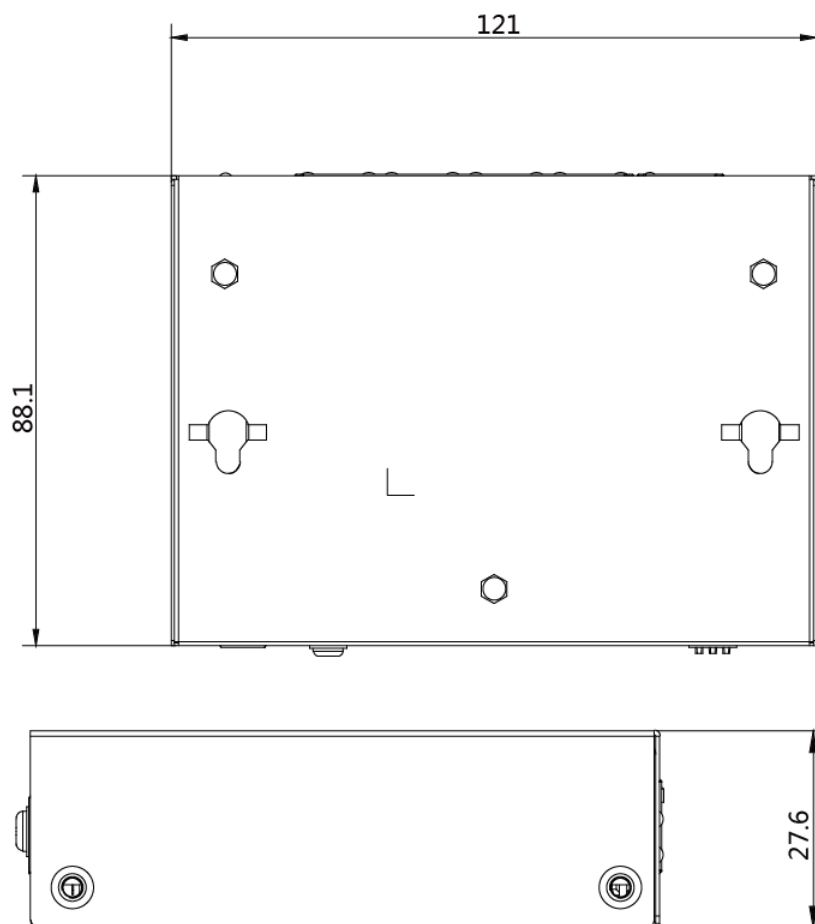

Dimension (unit: mm)