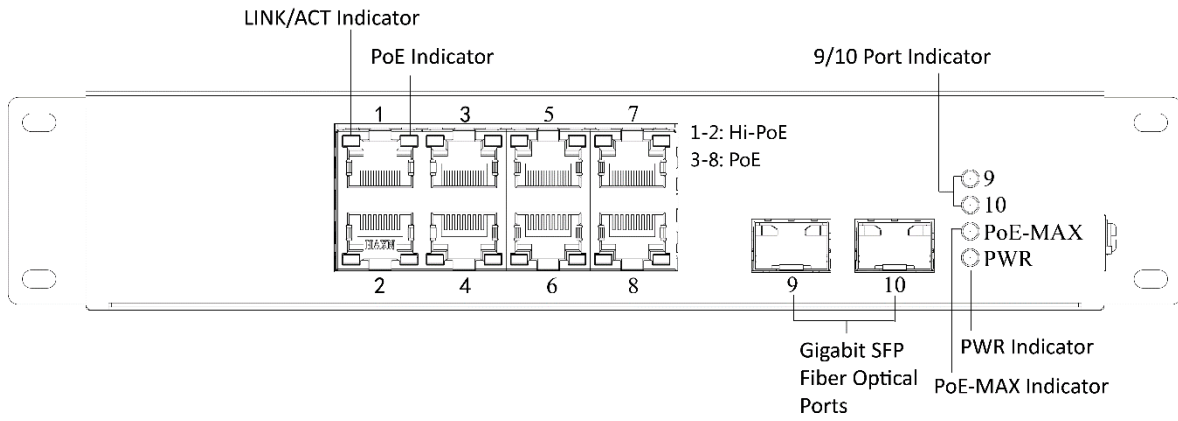

Physical Interface

Front panel:

Back panel: