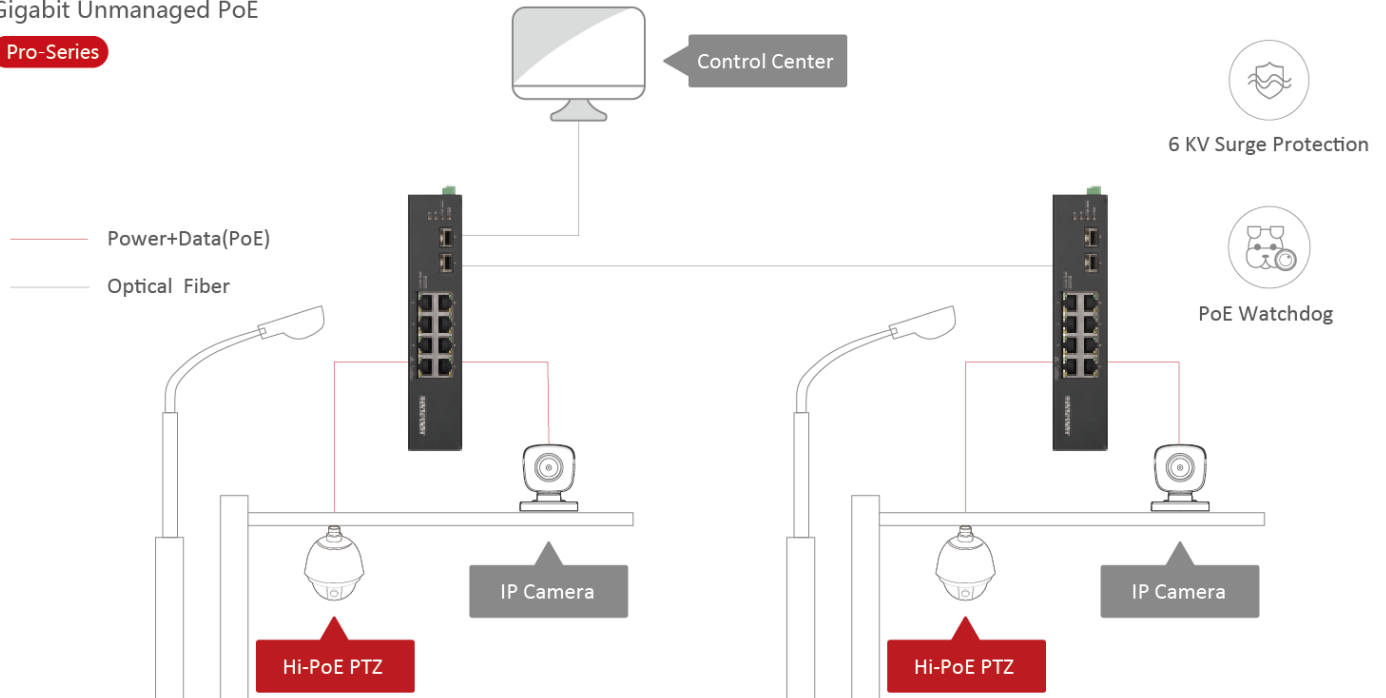

Typical Application

8-Port Gigabit PoE

Gigabit Unmanaged PoE

Pro-Series