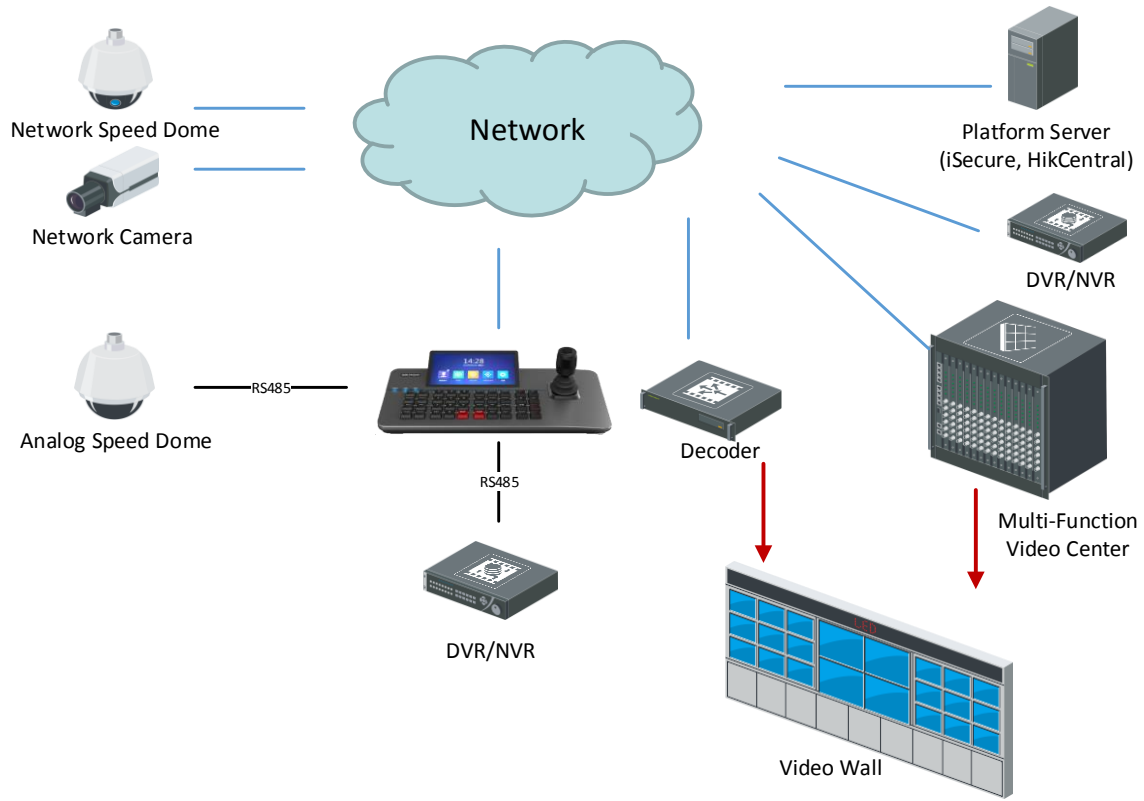

Typical Application

Distributed by