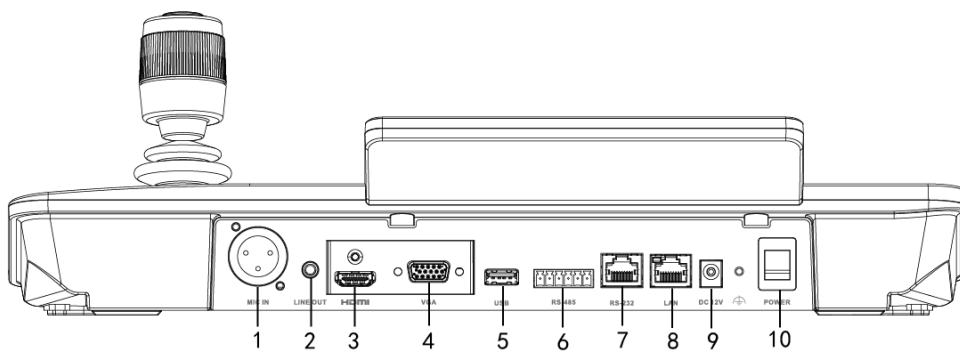

Specification

Model		DS-1105KI
Local Decoding	Format	H.264, H.265, MPEG4
	Performance	4@1080p
	Screen division	Single screen
Input/output	Display	7" TFT LCD at 1024 × 600 resolution
	Joystick	4D joystick
	Audio	1-ch MIC IN, supports 48 VDC phantom power supply; 1-ch LINE OUT, 3.5 mm stereo plug, supports two-way audio
	Video	1 × HDMI Interface; 1 × VGA Interface
	USB	1 × USB 2.0 interface
	Serial port	1 × RS-232, 1 × RS-485
	Network	1 × 100M/1000M self-adaptive network interface
General	System	Linux
	Dimensions (L × W × H)	435 × 193 × 110 mm (17.1" × 7.6" × 4.3")
	Weight	2 KG (4.4 lb)
	Working temperature	-10 °C to +55 °C (14 °F to 131 °F)
	Working humidity	10% to 90%
	Power supply	12 VDC
	Consumption	≤ 15 W

Physical Interface

No.	Description	No.	Description
1	Microphone Input	2	Audio Output
3	HDMI Interface	4	VGA Interface
5	USB Interface	6	RS-485 Interface
7	RS-232 Interface	8	Network Interface
9	12 VDC Power Supply	10	Power Switch