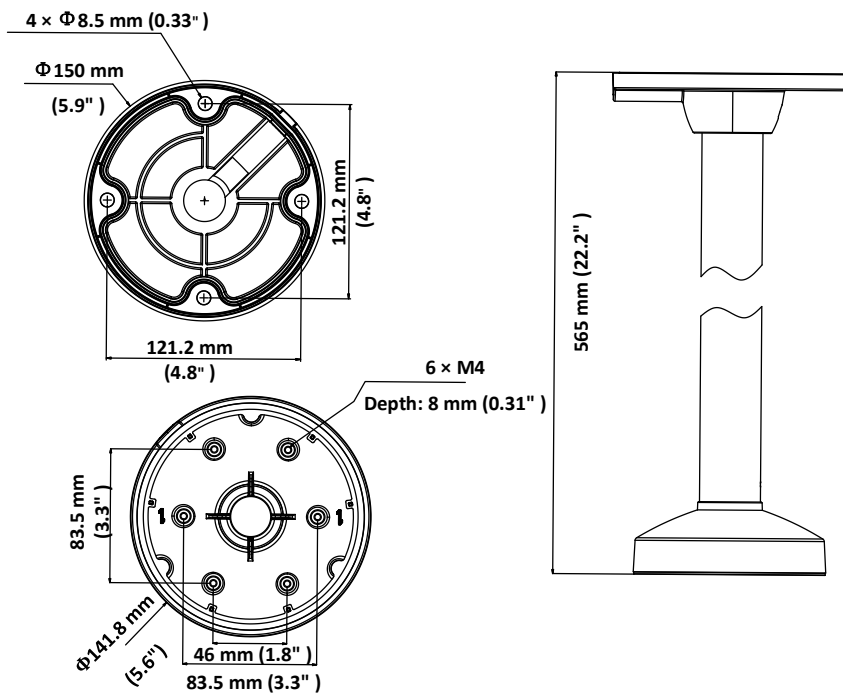

DS-1271ZJ-DM32

Pendant Mounting Bracket for Dome Camera

Features

- Aluminum alloy material with surface spray treatment
- Waterproof design

Dimension

Available Model

DS-1271ZJ-DM32

Parameter

Model	DS-1271ZJ-DM32
Parameters	Pendant Mounting Bracket for Dome Camera
Appearance	Hikvision White
Material	Aluminum Alloy
Dimension	Φ 141.8 mm × 565 mm (5.6" × 22.2")
Weight	650 g (1.4 lb.)

Notes

- The Junction box should be installed on the flat surface.
- Waterproof rubber is necessary for outdoor application.
- The wall must be capable of supporting at least 3 times as much as the total weight of the camera and the bracket.
- The maximum load capacity of the bracket is 3KG (6.6 lb.).