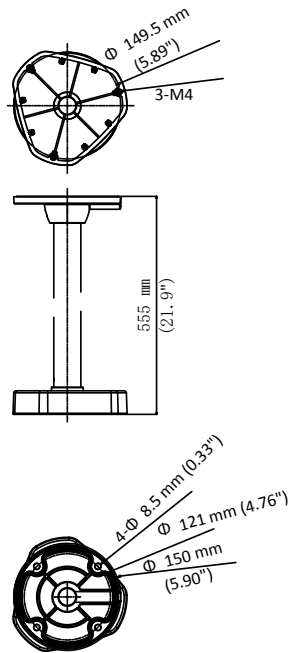

### Pendant Mounting Bracket for Fisheye Camera

#### Dimension

#### Parameter

Model	DS-1271ZJ-DM25
Parameters	Pendant Mounting Bracket for Fisheye Camera
Appearance	Hikvision White
Material	Aluminum Alloy
Dimension	Φ 150 mm × 555 mm (5.90" × 21.9")
Weight	1930 g (4.3 lb.)