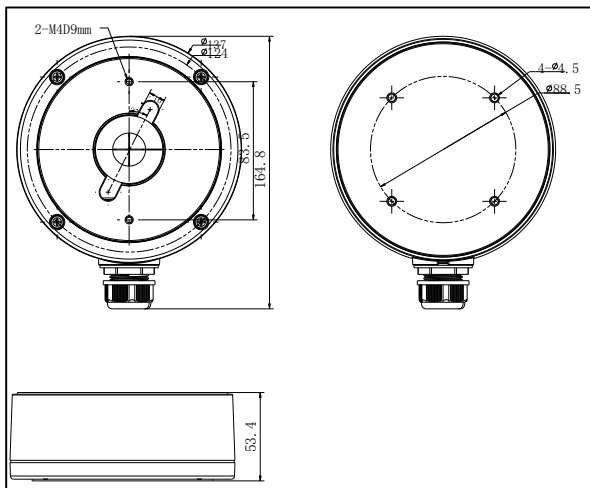

## DS-1280ZJ-DM22

Junction Box for Dome Camera

### Dimension:

### Parameter:

Model	DS-1280ZJ-DM22
Parameters	Junction Box for Dome Camera
Appearance	Hikvision White
Material	Aluminum Alloy
Dimension	Φ 137×164.8×53.4mm
Weight	520g