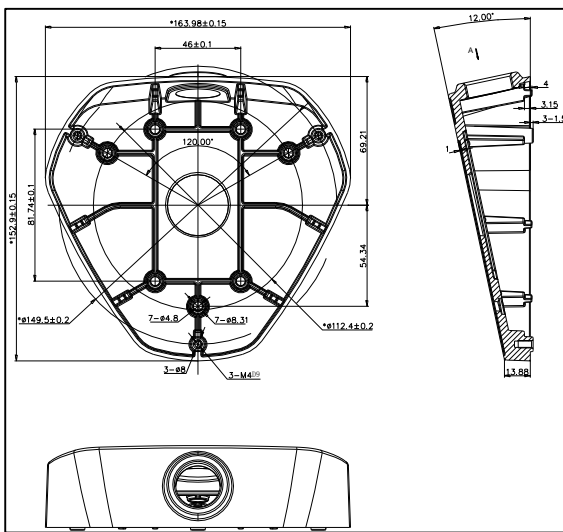

## DS-1281ZJ-DM25

Inclined Ceiling Mount Bracket for Dome Camera

### Dimension:

### Parameter:

Model	DS-1281ZJ-DM25
Parameters	Inclined Ceiling Mount Bracket for Dome Camera
Appearance	Hikvision White
Material	Aluminum Alloy
Dimension	153×164×45mm
Weight	300g

**Note:** The actual dome camera may vary from the picture above.