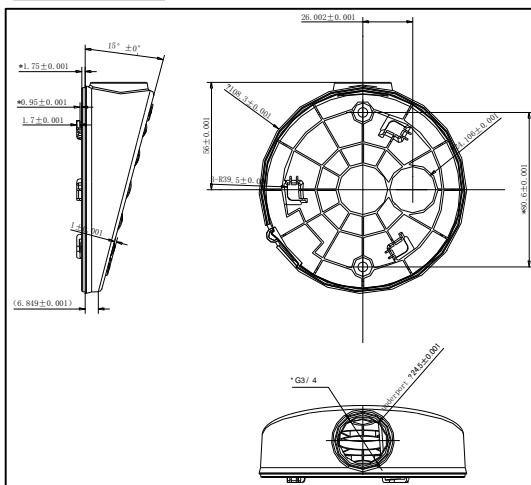

DS-1281ZJ-DM27

Inclined Ceiling Mount Bracket for Dome Camera

Features:

- Enhanced plastic material
- Inclined ceiling mount bracket for dome camera.
- Cable hole on bracket makes the feature better

Dimension:

Note: The actual bracket may vary from the picture above.

Order Model:

DS-1281ZJ-DM27

Parameter:

Model	DS-1281ZJ-DM27
Parameters	Inclined Ceiling Mount Bracket for Dome Camera
Appearance	Hikvision White
Material	Plastic
Dimension	111.8×40.5×108.3mm
Weight	45.8g

Notice:

- The bracket should be installed on flat wall
- Waterproof rubber is necessary for outdoor application
- The wall must be capable of supporting over 3 times as much as the total weight of the camera and the mount.
- The maximum load capacity of the bracket is **4.5KG**