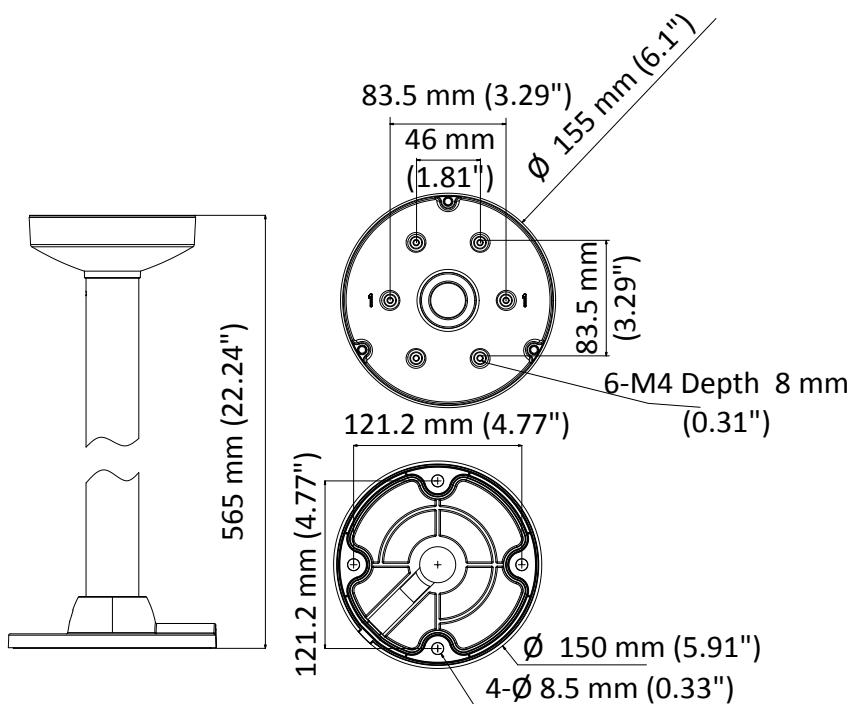

## DS-1471ZJ-155

Pendant Mount for Dome Camera

### Dimension

### Parameter

Model	DS-1471ZJ-155
Parameters	Pendant Mount for Dome Camera
Appearance	Hikvision White
Material	Aluminum Alloy
Dimension	Ø 155 mm × 565 mm (6.1" × 22.24")
Weight	650 g (1.4 lb.)

### Note

- The mount should be installed on the flat surface.
- Waterproof rubber is necessary for the outdoor application.
- The wall must be capable of supporting at least 3 times as much as the total weight of the camera and the mount.
- The mount's maximum load capacity is 3 Kg (6.6 lb.).