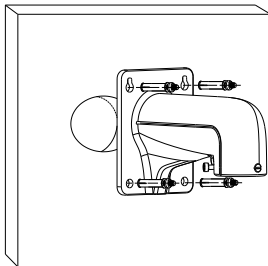

Installation Step:

① Choose appropriate wall for bracket installation

③ Tie the safety rope to hook and thread the cable