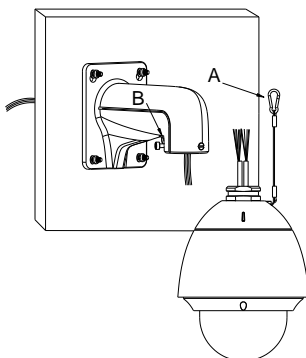

### Parameter:

Model	DS-1618ZJ
Parameter	Short Arm Wall Mount Bracket
Appearance	Hikvision White
Range of Application	For speed dome wall mount
Material	Aluminum Alloy
Dimension	110×145×189mm
Weight	550g

### Notice:

- The bracket should be installed on flat wall
- Load capacity of pole should be more than 3 times the weight of camera and bracket
- Load capacity of clamp is 30KG

### Installation Step:

① Choose appropriate wall for bracket installation

③ Tie the safety rope to hook and thread the cable

A: Safety rope B: Hook

② Thread the cable

④ Install the speed dome and screw up the set screw; installation complete