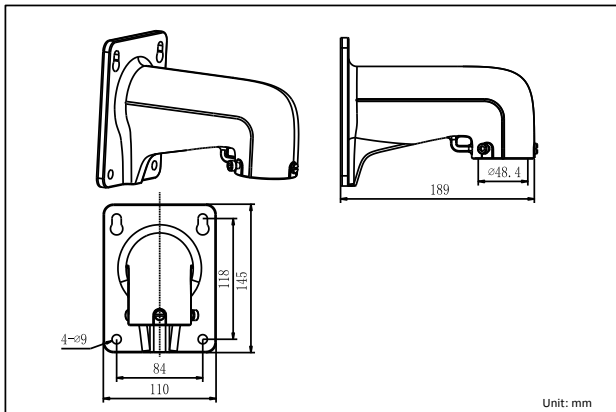

## DS-1618ZJ

Short Arm Wall Mount Bracket

### Dimension:

### Parameter:

Model	DS-1618ZJ
Parameter	Short Arm Wall Mount Bracket
Appearance	Hikvision White
Range of Application	For speed dome wall mount
Material	Aluminum Alloy
Dimension	110×145×189mm
Weight	550g

### Notice:

- The bracket should be installed on flat wall
- Load capacity of pole should be more than 3 times the weight of camera and bracket
- Load capacity of clamp is 30KG