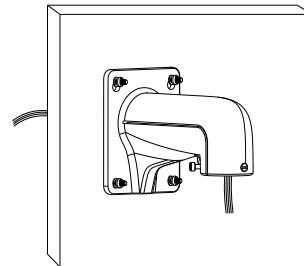

### Notice:

- The bracket should be installed on flat wall
- Load capacity of pole should be more than 3 times the weight of camera and bracket
- Load capacity of clamp is 30KG

### Installation Step:

① Choose appropriate wall for bracket installation

③ Tie the safety rope to hook and thread the cable

A: Safety rope B: Hook

② Thread the cable

④ Install the speed dome and screw up the set screw; installation complete

C: Set screw

**Note:** The actual bracket may vary from the picture above.