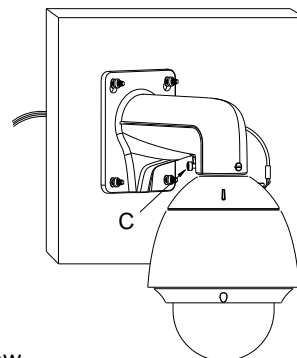

### Notice:

- The bracket should be installed on flat wall
- Load capacity of pole should be more than 3 times the weight of camera and bracket
- Load capacity of clamp is 30KG

### Installation Step:

① Choose appropriate wall for bracket installation

③ Tie the safety rope to hook and thread the cable

A: Safety rope B: Hook

② Thread the cable

④ Install the speed dome and screw up the set screw; installation complete

C: Set screw

**Note:** The actual bracket may vary from the picture above.