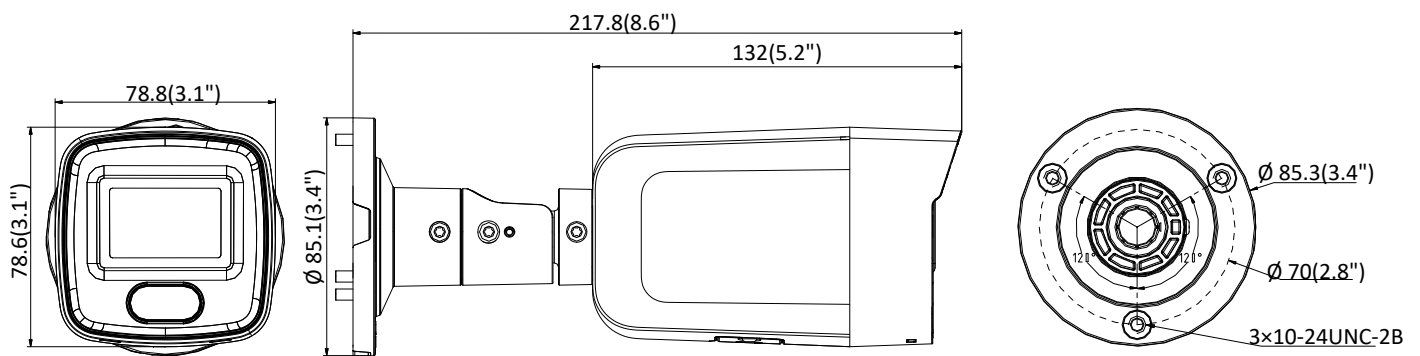

Safety	UL (UL 60950-1); CB (IEC 60950-1:2005 + Am 1:2009 + Am 2:2013); CE-LVD (EN 60950-1:2005 + Am 1:2009 + Am 2:2013); BIS (IS 13252(Part 1):2010+A1:2013+A2:2015); LOA (IEC/EN 60950-1)
Environment	CE-RoHS (2011/65/EU); WEEE (2012/19/EU); Reach (Regulation (EC) No 1907/2006)

* Listed resolutions are only selectable options. It does not mean that all streams can work at their maximum resolution at the same time.

Available Model

DS-2CD2027G1-L (2.8/4/6 mm)

Dimension

Unit: mm(inch)

Accessory