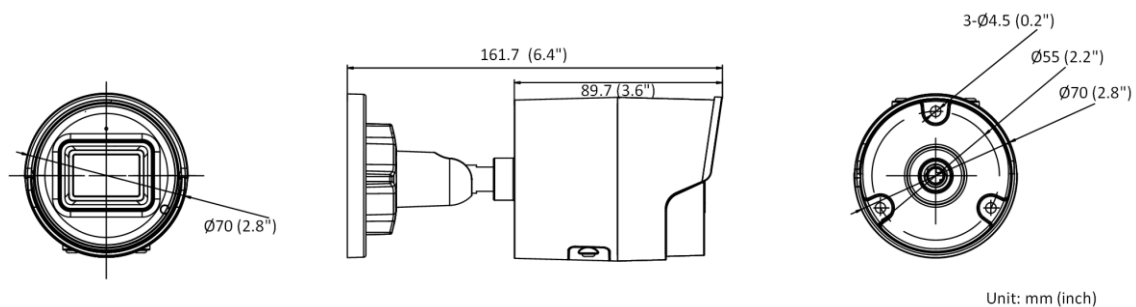

General Function	Anti-flicker, heartbeat, password reset via e-mail, pixel counter
Storage Conditions	-30 °C to 60 °C (-22 °F to 140 °F). Humidity 95% or less (non-condensing)
Startup and Operating Conditions	-30 °C to 60 °C (-22 °F to 140 °F). Humidity 95% or less (non-condensing)
Power Supply	12 VDC ± 25%, reverse polarity protection PoE: (802.3af, 36 V to 57 V), Class 3
Power Consumption and Current	12 VDC, 0.5 A, max. 6 W PoE (802.3af, 36 V to 57 V), 0.2 A to 0.13 A, max. 7 W
Power Interface	Ø5.5 mm coaxial power plug
Camera Dimension	Ø70 × 161.7 mm (Ø2.76" × 6.37")
Package Dimension	216 × 121 × 118 mm (8.6" × 4.8" × 4.7")
Camera Weight	Approx. 490 g (1.1 lb.)
With Package Weight	Approx. 724 g (1.6 lb.)
Approval	
EMC	FCC (47 CFR Part 15, Subpart B); CE-EMC (EN 55032: 2015, EN 61000-3-2: 2014, EN 61000-3-3: 2013, EN 50130-4: 2011 +A1: 2014); RCM (AS/NZS CISPR 32: 2015); IC (ICES-003: Issue 6, 2016); KC (KN 32: 2015, KN 35: 2015)
Safety	UL (UL 60950-1); CB (IEC 60950-1:2005 + Am 1:2009 + Am 2:2013); CE-LVD (EN 60950-1:2005 + Am 1:2009 + Am 2:2013); BIS (IS 13252(Part 1):2010+A1:2013+A2:2015)
Environment	CE-RoHS (2011/65/EU); WEEE (2012/19/EU); Reach (Regulation (EC) No 1907/2006)
Protection	IP67 (IEC 60529-2013)

▪ Available Model

DS-2CD2043G2-I (2.8/4/6 mm)

DS-2CD2043G2-IU (2.8/4/6 mm)

▪ Dimension