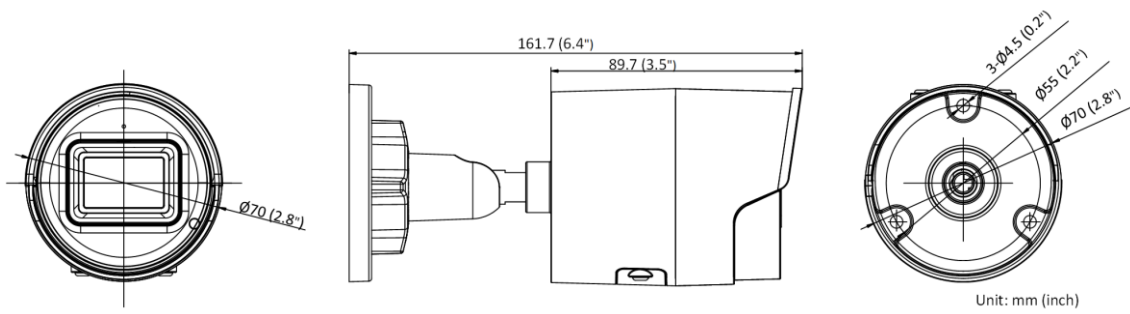

Dimension

Accessory

Optional

DS-1280ZJ-XS

Junction Box

Distributed by

HIKVISION®

Headquarters

No.555 Qianmo Road, Binjiang District,
Hangzhou 310051, China
T +86-571-8807-5998
overseasbusiness@hikvision.com

Hikvision USA
T +1-909-895-0400
sales.usa@hikvision.com

Hikvision Australia
T +61-2-8599-4233
salesau@hikvision.com

Hikvision India
T +91-22-28469900
sales@pramahikvision.com

Hikvision Canada
T +1-866-200-6690
sales.canada@hikvision.com

Hikvision Thailand
T +662-275-9949
sales.thailand@hikvision.com

Hikvision Europe
T +31-23-5542770
sales.eu@hikvision.com

Hikvision Italy
T +39-0438-6902
info.it@hikvision.com

Hikvision Brazil
T +55 11 3318-0050
Latam.support@hikvision.com

Hikvision Turkey
T +90 [216]521 7070- 7074
sales.tr@hikvision.com

Hikvision Malaysia
T +601-7652-2413
sales.my@hikvision.com

Hikvision UK & Ireland
T +01628-902140
sales.uk@hikvision.com

Hikvision South Africa
Tel: +27 (10) 0351172
sale.africa@hikvision.com

Hikvision France
T +33(0)1-85-330-450
info.fr@hikvision.com

Hikvision Kazakhstan
T +7-727-9730667
nikia.panfilov@hikvision.ru

Hikvision Vietnam
T +84-974270888
sales.vt@hikvision.com

Hikvision UAE
T +971-4-4432090
salesme@hikvision.com

Hikvision Singapore
T +65-6684-4718
sg@hikvision.com

Hikvision Spain
T +34-91-737-16-55
info.es@hikvision.com

Hikvision Tashkent
T +99-87-1238-9438
uzb@hikvision.ru

Hikvision Hong Kong
T +852-2151-1761
info.hk@hikvision.com

Hikvision Russia
T +7-495-669-67-99
saleru@hikvision.com

Hikvision Korea
T +82-(0)31-731-8817
sales.korea@hikvision.com

Hikvision Poland
T +48-22-460-01-50
info.pl@hikvision.com

Hikvision Indonesia
T +62-21-2933759
Sales.Indonesia@hikvision.com