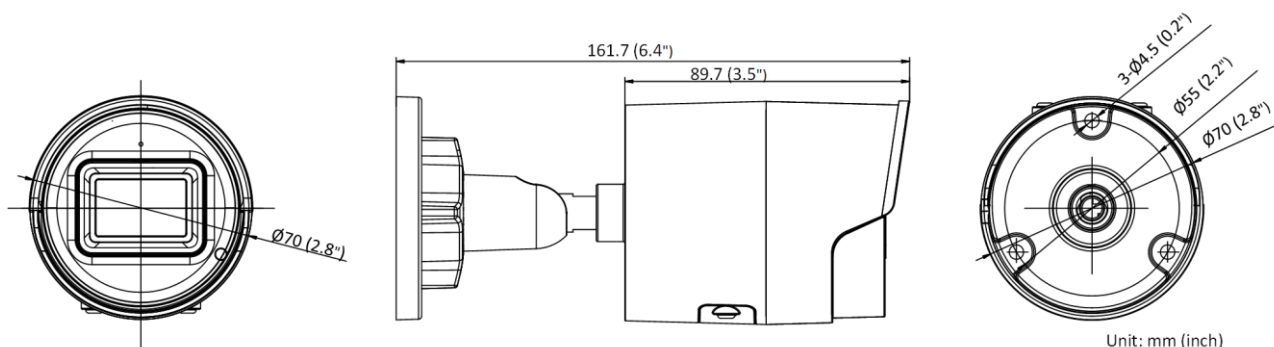

Power Consumption and Current	12 VDC, 0.5 A, max. 6.0 W PoE: (802.3af, 36 V to 57 V), 0.2 A to 0.13 A, max. 7.0 W
Power Interface	Ø5.5 mm coaxial power plug
Material	ADC12
Camera Dimension	Ø70 × 161.7 mm (2.8" × 6.4")
Package Dimension	216 × 121 × 118 mm (8.5" × 4.8" × 4.6")
Camera Weight	Approx. 480 g (1.1 lb.)
With Package Weight	Approx. 696 g (1.5 lb.)
Linkage Method	Upload to NAS/memory card, notify surveillance center, trigger record, trigger capture
Web Client Language	33 languages English, Russian, Estonian, Bulgarian, Hungarian, Greek, German, Italian, Czech, Slovak, French, Polish, Dutch, Portuguese, Spanish, Romanian, Danish, Swedish, Norwegian, Finnish, Croatian, Slovenian, Serbian, Turkish, Korean, Traditional Chinese, Thai, Vietnamese, Japanese, Latvian, Lithuanian, Portuguese (Brazil), Ukrainian
General Function	Anti-flicker, heartbeat, mirror, privacy masks, flash log, password reset via e-mail, pixel counter
Software Reset	Yes
Approval	
EMC	FCC (47 CFR Part 15, Subpart B); CE-EMC (EN 55032: 2015, EN 61000-3-2: 2014, EN 61000-3-3: 2013, EN 50130-4: 2011 +A1: 2014); RCM (AS/NZS CISPR 32: 2015); IC (ICES-003: Issue 6, 2016); KC (KN 32: 2015, KN 35: 2015)
Safety	UL (UL 60950-1); CB (IEC 60950-1:2005 + Am 1:2009 + Am 2:2013); CE-LVD (EN 60950-1:2005 + Am 1:2009 + Am 2:2013); BIS (IS 13252(Part 1):2010+A1:2013+A2:2015); LOA (IEC/EN 60950-1)
Environment	CE-RoHS (2011/65/EU); WEEE (2012/19/EU); Reach (Regulation (EC) No 1907/2006)
Protection	-U: Ingression protection: IP66 (IEC 60529-2013) -I: Ingression protection: IP67 (IEC 60529-2013)

▪ Available Model

DS-2CD2046G2-I(2.8 mm, 4 mm, 6 mm)

DS-2CD2046G2-IU(2.8 mm, 4 mm, 6 mm)

▪ Dimension

▪ Accessory

DS-1280ZJ-XS
Junction Box

Distributed by

**HIKVISION®****Headquarters**