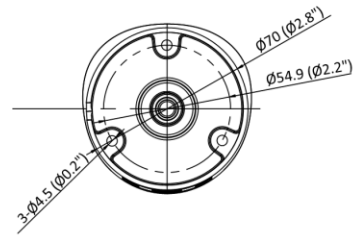

▪ Specification

Camera	
Image Sensor	1/3" Progressive Scan CMOS
Min. Illumination	Color: 0.003 Lux @ (F1.4, AGC ON), B/w: 0 Lux with IR
Shutter Speed	1/3 s to 1/100,000 s
Slow Shutter	Yes
P/N	P/N
Wide Dynamic Range	120 dB
Day & Night	IR cut filter
Angle Adjustment	Pan: 0° to 360°, tilt: 0° to 90°, rotate: 0° to 360°
Lens	
Lens Type	Fixed focal lens, 2.8, 4, and 6 mm optional
Iris Type	Fixed
Focal Length & FOV	2.8 mm, horizontal FOV: 103°, vertical FOV: 55°, diagonal FOV: 123° 4 mm, horizontal FOV: 83°, vertical FOV: 45°, diagonal FOV: 98° 6 mm, horizontal FOV: 53°, vertical FOV: 29°, diagonal FOV: 62°
Aperture	F1.4
Lens Mount	M12
DORI	
DORI	2.8 mm: D: 60.0 m, O: 23.8 m, R: 12.0 m, I: 6.0 m 4 mm: D: 80.0 m, O: 31.7 m, R: 16.0 m, I: 8.0 m 6 mm: D: 120.0 m, O: 47.6 m, R: 24.0 m, I: 12.0 m
Illuminator	
Supplement Light Type	IR
IR Range	Up to 40 m
IR Wavelength	850 nm
Smart Supplement Light	Yes
Visual Alarm	Yes
Video	
Max. Resolution	2688 × 1520
Main Stream	50 Hz: 25 fps (2688 × 1520, 1920 × 1080, 1280 × 720) 60 Hz: 30 fps (2688 × 1520, 1920 × 1080, 1280 × 720)
Sub-Stream	50 Hz: 25 fps (640 × 480, 640 × 360) 60 Hz: 30 fps (640 × 480, 640 × 360)
Third Stream	50 Hz: 10 fps (1920 × 1080, 1280 × 720, 640 × 480, 640 × 360) 60 Hz: 10 fps (1920 × 1080, 1280 × 720, 640 × 480, 640 × 360) *Third stream is supported under certain settings.
Video Compression	Main stream: H.265/H.264/H.265+/H.264+ Sub-stream: H.265/H.264/MJPEG Third stream: H.265/H.264 *Third stream is supported under certain settings.
Video Bit Rate	32 Kbps to 8 Mbps
H.264 Type	Baseline Profile/Main Profile/High Profile
H.265 Type	Main Profile
H.264+	Main stream supports

▪ Available Model

DS-2CD2046G2-IU/SL (2.8/4/6 mm)

▪ Dimension

Unit: mm (inch)

▪ Accessory**▪ Optional****DS-1280ZJ-XS****Junction Box**

Distributed by

**HIKVISION®****Headquarters**

No.555 Qianmo Road, Binjiang District,
Hangzhou 310051, China
T +86-571-8807-5998
overseasbusiness@hikvision.com