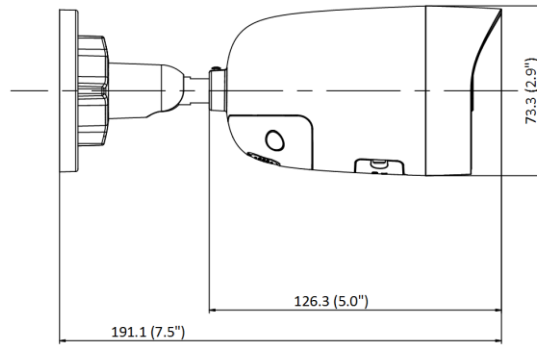

▪ Specification

Camera	
Image Sensor	1/3" Progressive Scan CMOS
Min. Illumination	Color: 0.003 Lux @ (F1.4, AGC ON), B/w: 0 Lux with IR
Shutter Speed	1/3 s to 1/100,000 s
Slow Shutter	Yes
P/N	P/N
Wide Dynamic Range	120 dB
Day & Night	IR cut filter
Angle Adjustment	Pan: 0° to 360°, tilt: 0° to 90°, rotate: 0° to 360°
Lens	
Lens Type	Fixed focal lens, 2.8, 4, and 6 mm optional
Iris Type	Fixed
Focal Length & FOV	2.8 mm, horizontal FOV: 103°, vertical FOV: 55°, diagonal FOV: 123° 4 mm, horizontal FOV: 83°, vertical FOV: 45°, diagonal FOV: 98° 6 mm, horizontal FOV: 53°, vertical FOV: 29°, diagonal FOV: 62°
Aperture	F1.4
Lens Mount	M12
DORI	
DORI	2.8 mm: D: 60.0 m, O: 23.8 m, R: 12.0 m, I: 6.0 m 4 mm: D: 80.0 m, O: 31.7 m, R: 16.0 m, I: 8.0 m 6 mm: D: 120.0 m, O: 47.6 m, R: 24.0 m, I: 12.0 m
Illuminator	
Supplement Light Type	IR
IR Range	Up to 40 m
IR Wavelength	850 nm
Smart Supplement Light	Yes
Visual Alarm	Yes
Video	
Max. Resolution	2688 × 1520
Main Stream	50 Hz: 25 fps (2688 × 1520, 1920 × 1080, 1280 × 720) 60 Hz: 30 fps (2688 × 1520, 1920 × 1080, 1280 × 720)
Sub-Stream	50 Hz: 25 fps (640 × 480, 640 × 360) 60 Hz: 30 fps (640 × 480, 640 × 360)
Third Stream	50 Hz: 10 fps (1920 × 1080, 1280 × 720, 640 × 480, 640 × 360) 60 Hz: 10 fps (1920 × 1080, 1280 × 720, 640 × 480, 640 × 360) *Third stream is supported under certain settings.
Video Compression	Main stream: H.265/H.264/H.265+/H.264+ Sub-stream: H.265/H.264/MJPEG Third stream: H.265/H.264 *Third stream is supported under certain settings.
Video Bit Rate	32 Kbps to 8 Mbps
H.264 Type	Baseline Profile/Main Profile/High Profile
H.265 Type	Main Profile
H.264+	Main stream supports

▪ Available Model

DS-2CD2046G2-IU/SL (2.8/4/6 mm)

▪ Dimension

Unit: mm (inch)

▪ Accessory**▪ Optional****DS-1280ZJ-XS****Junction Box**

Distributed by

**HIKVISION®****Headquarters**

No.555 Qianmo Road, Binjiang District,
Hangzhou 310051, China
T +86-571-8807-5998
overseasbusiness@hikvision.com