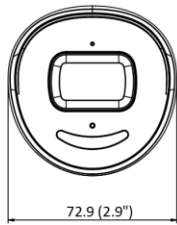

▪ Specification

Camera	
Image Sensor	1/3" Progressive Scan CMOS
Min. Illumination	Color: 0.003 Lux @ (F1.4, AGC ON), B/w: 0 Lux with IR
Shutter Speed	1/3 s to 1/100,000 s
Slow Shutter	Yes
P/N	P/N
Wide Dynamic Range	120 dB
Day & Night	IR cut filter
Angle Adjustment	Pan: 0° to 360°, tilt: 0° to 90°, rotate: 0° to 360°
Lens	
Lens Type	Fixed focal lens, 2.8, 4, and 6 mm optional
Iris Type	Fixed
Focal Length & FOV	2.8 mm, horizontal FOV: 103°, vertical FOV: 55°, diagonal FOV: 123° 4 mm, horizontal FOV: 83°, vertical FOV: 45°, diagonal FOV: 98° 6 mm, horizontal FOV: 53°, vertical FOV: 29°, diagonal FOV: 62°
Aperture	F1.4
Lens Mount	M12
DORI	
DORI	2.8 mm: D: 60.0 m, O: 23.8 m, R: 12.0 m, I: 6.0 m 4 mm: D: 80.0 m, O: 31.7 m, R: 16.0 m, I: 8.0 m 6 mm: D: 120.0 m, O: 47.6 m, R: 24.0 m, I: 12.0 m
Illuminator	
Supplement Light Type	IR
IR Range	Up to 40 m
IR Wavelength	850 nm
Smart Supplement Light	Yes
Visual Alarm	Yes
Video	
Max. Resolution	2688 × 1520
Main Stream	50 Hz: 25 fps (2688 × 1520, 1920 × 1080, 1280 × 720) 60 Hz: 30 fps (2688 × 1520, 1920 × 1080, 1280 × 720)
Sub-Stream	50 Hz: 25 fps (640 × 480, 640 × 360) 60 Hz: 30 fps (640 × 480, 640 × 360)
Third Stream	50 Hz: 10 fps (1920 × 1080, 1280 × 720, 640 × 480, 640 × 360) 60 Hz: 10 fps (1920 × 1080, 1280 × 720, 640 × 480, 640 × 360) *Third stream is supported under certain settings.
Video Compression	Main stream: H.265/H.264/H.265+/H.264+ Sub-stream: H.265/H.264/MJPEG Third stream: H.265/H.264 *Third stream is supported under certain settings.
Video Bit Rate	32 Kbps to 8 Mbps
H.264 Type	Baseline Profile/Main Profile/High Profile
H.265 Type	Main Profile
H.264+	Main stream supports

▪ Available Model

DS-2CD2046G2-IU/SL (2.8/4/6 mm)

▪ Dimension

Unit: mm (inch)

▪ Accessory**▪ Optional****DS-1280ZJ-XS****Junction Box**

Distributed by

**HIKVISION®****Headquarters**

No.555 Qianmo Road, Binjiang District,
Hangzhou 310051, China
T +86-571-8807-5998
overseasbusiness@hikvision.com