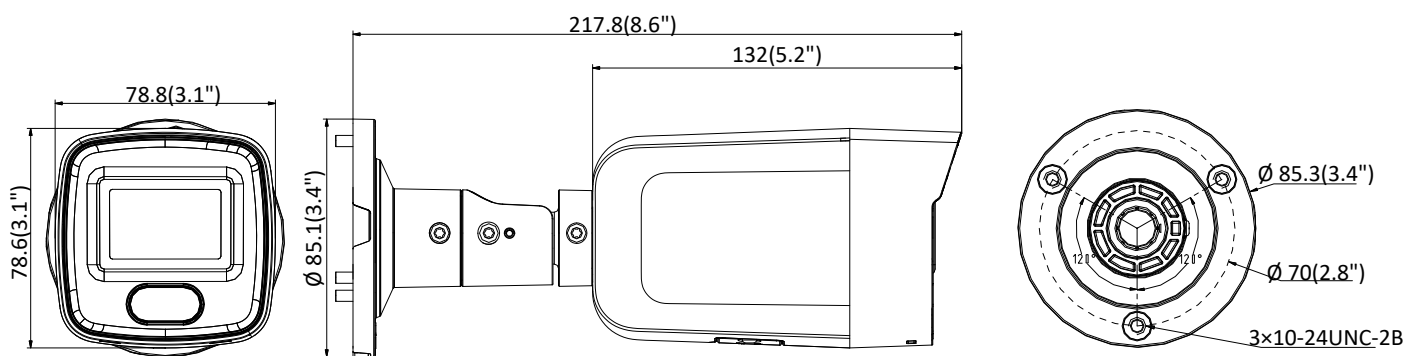

Network Storage	microSD/SDHC/SDXC card (256 GB), local storage and NAS (NFS,SMB/CIFS), ANR
Client	iVMS-4200, Hik-Connect, Hik-Central
Web Browser	IE8+, Chrome41.0-44, Firefox30.0-51, Safari8.0-11
<b>Image</b>	
Day/Night Switch	Day/Night
Image Enhancement	BLC, HLC, 3D DNR
Image Settings	Saturation, brightness, contrast, sharpness, AGC, and white balance are adjustable by client software or web browser
S/N Ratio	>50dB
<b>Interface</b>	
RS-232	RS-232 serial port control
On-board Storage	Built-in micro SD/SDHC/SDXC slot, up to 256 GB
Hardware Reset	Yes
Communication Interface	1 RJ45 10M/100M self-adaptive Ethernet port
<b>Smart Feature-Set</b>	
Basic Event	Motion detection, video tampering alarm, exception (IP address conflict, illegal login, HDD full, HDD error)
Premier Protection	Intrusion detection, line crossing detection
<b>General</b>	
Web Client Language	English, Russian, Italian, French, Polish, Portuguese, Spanish, Turkish
General Function	One-key reset, anti-flicker, heartbeat, mirror, password protection, privacy masks, IP address conflict, flash log
Software Reset	Yes
Linkage Method	Upload to FTP/NAS/memory card, notify surveillance center, send email, trigger capture
Storage Conditions	-30 °C to 60 °C (-22 °F to 140 °F)
Startup and Operating Conditions	-30 °C to 60 °C (-22 °F to 140 °F)
Power Supply	12 VDC ± 20%, PoE: 802.3af
Power Consumption and Current	12VDC, 0.5 A, max. 6 W; PoE:(802.3af, 36V to 57V), 0.2 A to 0.1 A, max. 7.5 W
Power Interface	Ø5.5 mm coaxial power plug
Material	Metal
Camera Dimension	85 × 85 × 218 mm (3.3" × 3.3" × 8.6")
Package Dimension	315 × 137 × 141 mm (12.4" × 5.4" × 5.6")
Camera Weight	0.710 kg (1.6 lb.)
With Package Weight	1.035 kg (2.3 lb.)
<b>Approval</b>	
Protection	Ingress protection: IP67 (IEC 60529-2013)

## Dimension

Unit: mm(inch)