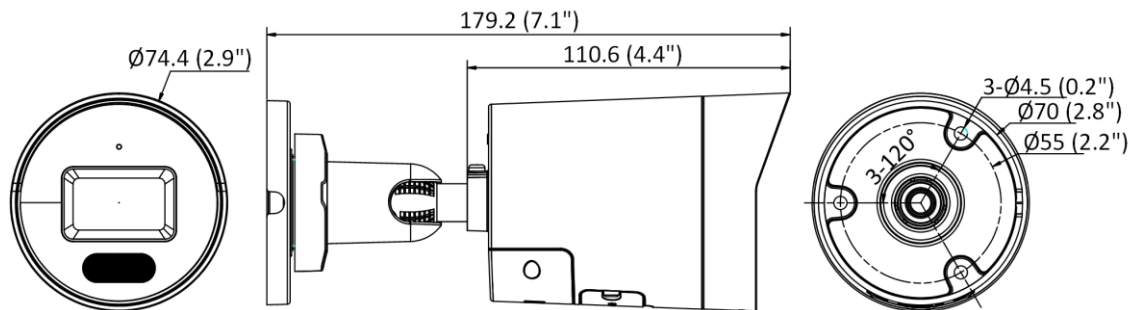

▪ Available Model

DS-2CD2047G2-LU/SL (2.8/4/6 mm)

▪ Dimension

Unit: mm (inch)

▪ Accessory

▪ Optional

DS-1280ZJ-XS

Junction Box