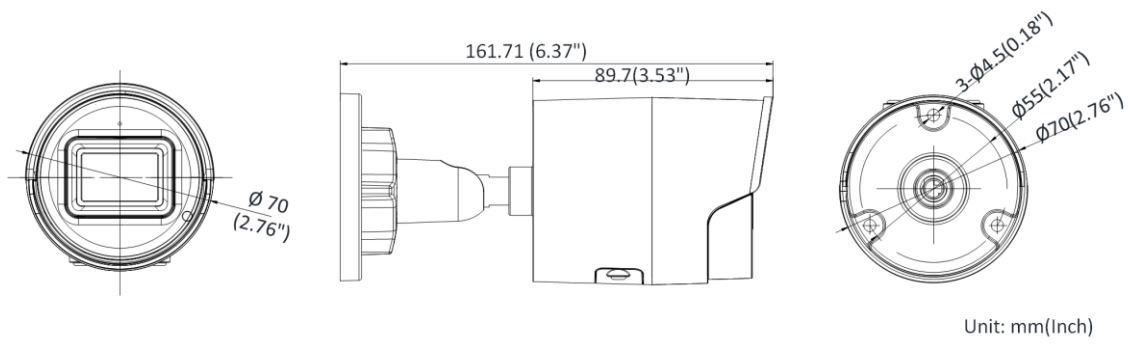

▪ **Dimension**

▪ **Accessory**

▪ **Optional**

DS-1280ZJ-XS

Junction Box