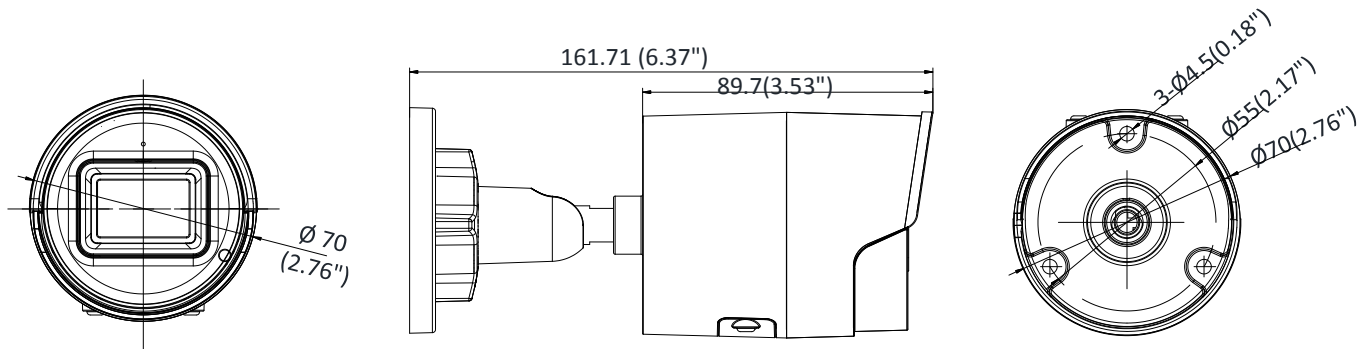

Dimension

Unit: mm(Inch)

Accessory

Distributed by