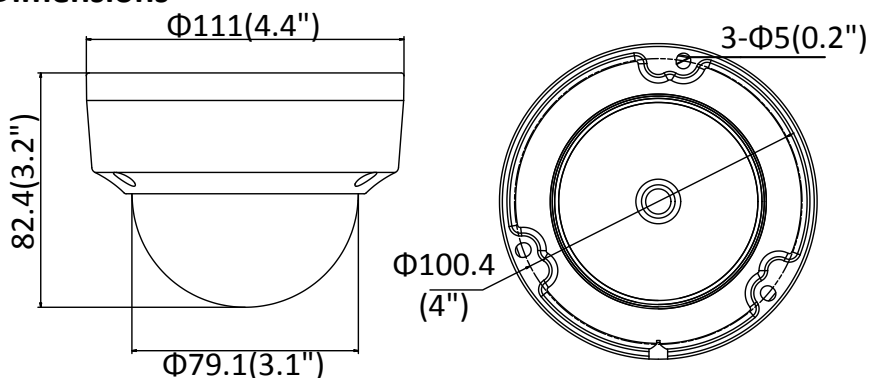

Dimensions

Unit: mm

Accessories

DS-1259ZJ

DS-1272ZJ-110

DS-1272ZJ-110B

DS-1271ZJ-110

DS-1280ZJ-DM18

DS-1276ZJ

DS-1275ZJ

DS-1250ZJ

Distributed by