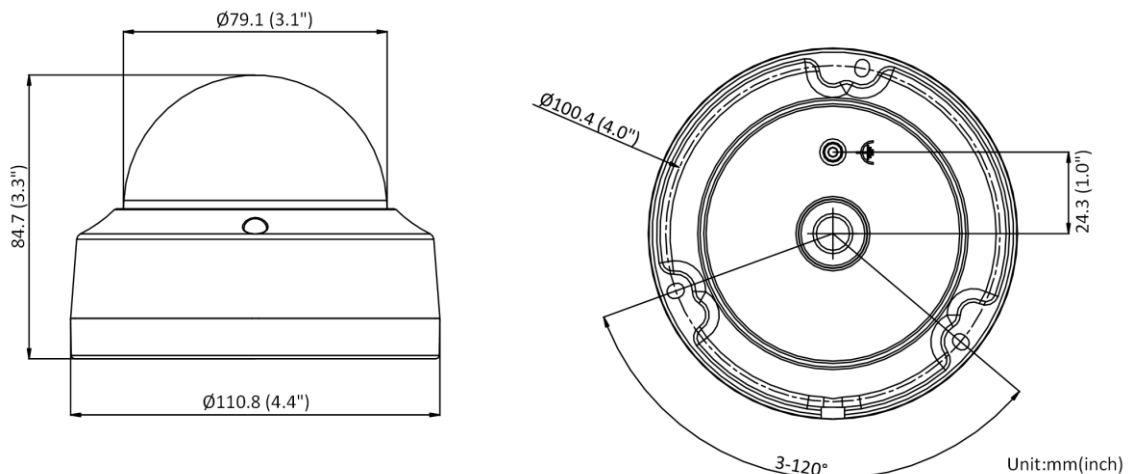

▪ Typical Application

Hikvision products are classified into three levels according to their anti-corrosion performance. Refer to the following description to choose for your using environment.

This model has NO SPECIFIC PROTECTION.

Level	Description
Top-level protection	Hikvision products at this level are equipped for use in areas where professional anti-corrosion protection is a must. Typical application scenarios include coastlines, docks, chemical plants, and more.
Moderate protection	Hikvision products at this level are equipped for use in areas with moderate anti-corrosion demands. Typical application scenarios include coastal areas about 2 kilometers (1.24 miles) away from coastlines, as well as areas affected by acid rain.
No specific protection	Hikvision products at this level are equipped for use in areas where no specific anti-corrosion protection is needed.

▪ Dimension

▪ Accessory

▪ Optional

DS-1272ZJ-110B Wall Mount	DS-1280ZJ-DM18 Junction Box	DS-1276ZJ-SUS(Black) Corner Mount	DS-1275ZJ-SUS Vertical Pole Mount	DS-1272ZJ-110B(Black)
DS-1250ZJ Rain Shade	DS-1250ZJ(Black) Rain Shade	DS-1276ZJ-SUS Corner Mount	DS-1275ZJ-SUS(Black) Vertical Pole Mount	DS-1272ZJ-110 Wall Mount