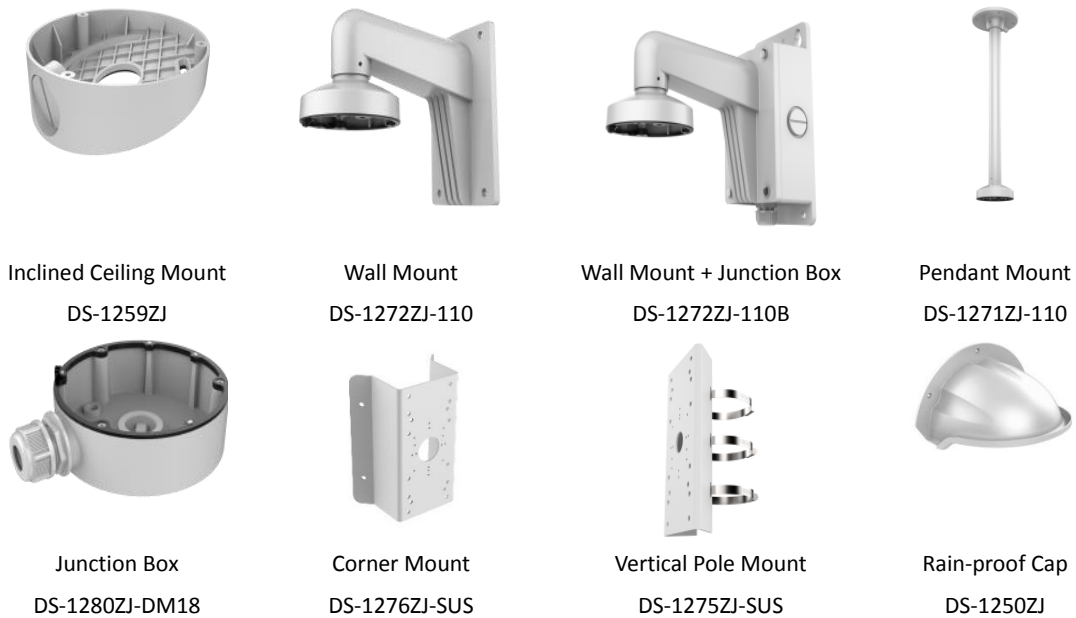

Weight	Camera: 500 g (1.1 lb.)
--------	-------------------------

Available Model

DS-2CD2125FWD-I (2.8/4/6/8/12 mm), DS-2CD2125FWD-IS (2.8/4/6/8/12 mm)

Dimension

Accessory

Wall Mount
DS-1258ZJ

Inclined Ceiling Mount
DS-1259ZJ(Black)

Pendant Mount
DS-1271ZJ-110(Black)

Wall Mount
DS-1272ZJ-110(Black)

Corner Mount
DS-1276ZJ-SUS(Black)

Junction Box
DS-1280ZJ-DM18(Black)

Wall Mount
DS-1258ZJ(Black)

Vertical Pole Mount
DS-1275ZJ-SUS(Black)

Distributed by