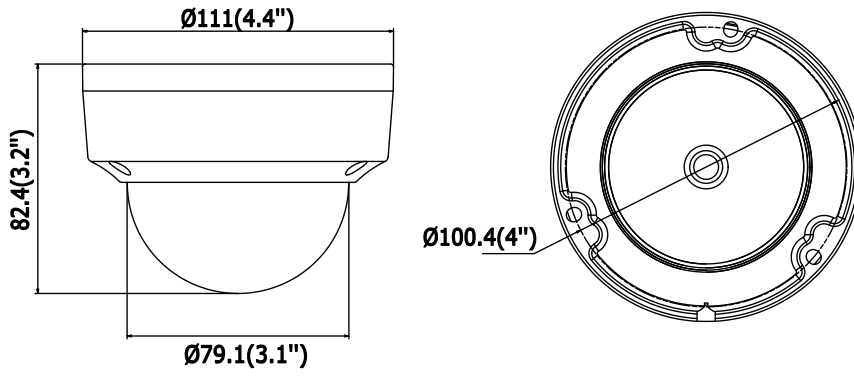

Weight	Camera: 500 g (1.1 lb.)

Available Model

DS-2CD2125FWD-I (2.8/4/6/8/12 mm), DS-2CD2125FWD-IS (2.8/4/6/8/12 mm)

Dimension