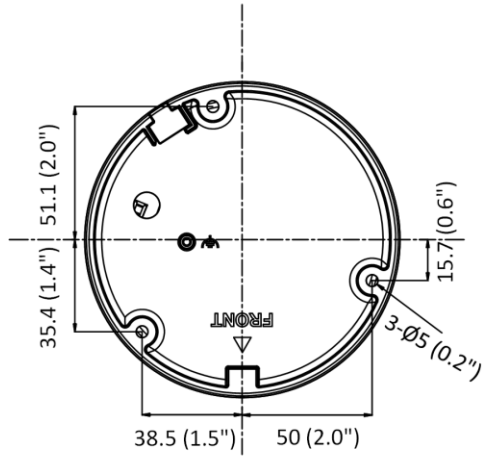

▪ Dimension

Unit: mm (inch)