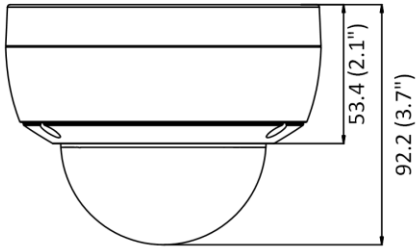

▪ Dimension

Unit: mm (inch)