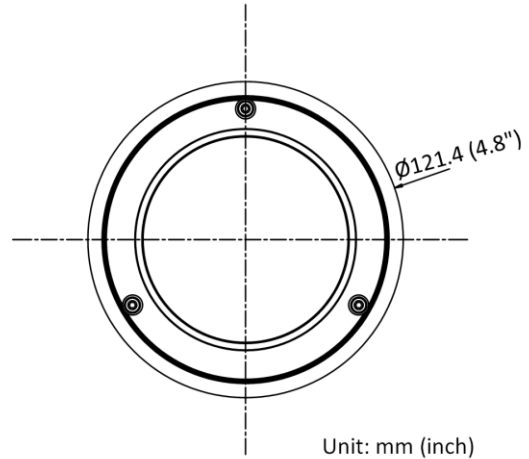

▪ Dimension

Unit: mm (inch)