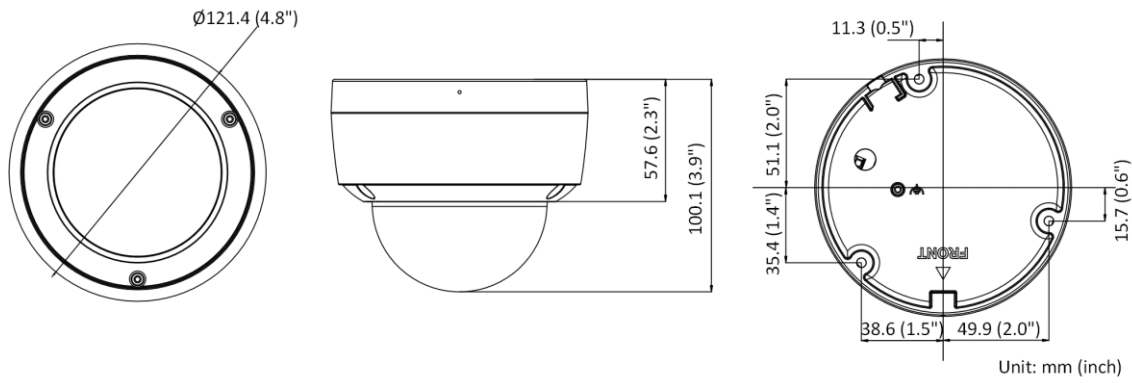

Camera Material	Metal
Camera Dimension	Ø121.4 × 100.1 mm (Ø4.8" × 3.9")
Package Dimension	150 × 150 × 141 mm (5.9" × 5.9" × 5.6")
Camera Weight	Approx. 570 g (1.3 lb.)
With Package Weight	Approx. 820 g (1.8 lb.)
Storage Conditions	-30 °C to 60 °C (-22 °F to 140 °F).Humidity 95% or less (non-condensing)
Startup and Operating Conditions	-30 °C to 60 °C (-22 °F to 140 °F).Humidity 95% or less (non-condensing)
Linkage Method	Upload to FTP/memory card/NAS, notify surveillance center, trigger record, trigger capture, send email
Power Consumption and Current	12 VDC, 0.4 A, max. 5 W PoE (802.3af, 36 V to 57 V), 0.20 A to 0.15 A, max. 6.5 W
Power Interface	Ø5.5 mm coaxial power plug
Web Client Language	33 languages English, Russian, Estonian, Bulgarian, Hungarian, Greek, German, Italian, Czech, Slovak, French, Polish, Dutch, Portuguese, Spanish, Romanian, Danish, Swedish, Norwegian, Finnish, Croatian, Slovenian, Serbian, Turkish, Korean, Traditional Chinese, Thai, Vietnamese, Japanese, Latvian, Lithuanian, Portuguese (Brazil), Ukrainian
General Function	Anti-flicker, heartbeat, password reset via e-mail, pixel counter
Software Reset	Yes
Approval	
Class	Class B
EMC	FCC SDoC (47 CFR Part 15, Subpart B); CE-EMC (EN 55032: 2015, EN 61000-3-2: 2014, EN 61000-3-3: 2013, EN 50130-4: 2011 +A1: 2014); RCM (AS/NZS CISPR 32: 2015); IC VoC (ICES-003: Issue 6, 2016)
Safety	UL (UL 60950-1); CB (IEC 60950-1:2005 + Am 1:2009 + Am 2:2013, IEC 62368-1:2014); CE-LVD (EN 60950-1:2005 + Am 1:2009 + Am 2:2013, IEC 62368-1:2014)
Environment	CE-RoHS (2011/65/EU); WEEE (2012/19/EU); Reach (Regulation (EC) No 1907/2006)
Protection	IP67 (IEC 60529-2013), IK10 (IEC 62262:2002)

▪ Available Model

DS-2CD2147G2 (2.8/4 mm)

DS-2CD2147G2-SU (2.8/4 mm)

▪ **Dimension**

▪ **Accessory**

▪ **Optional**

DS-1275ZJ-SUS Vertical Pole Mount	DS-1280ZJ-DM46 Junction Box	DS-1276ZJ-SUS Corner Mount	DS-1272ZJ-120B Wall Mount	DS-1271ZJ-120 Pendant Mount
DS-1253ZJ-M Rain Shade	DS-1272ZJ-120 Wall Mount			