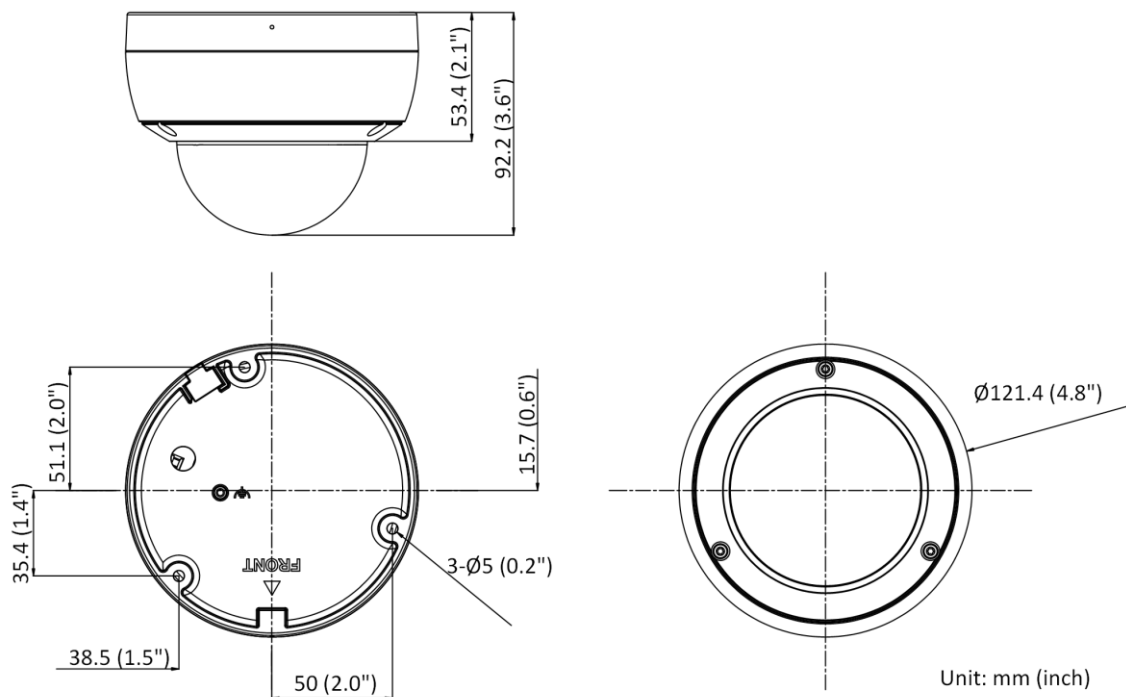

Safety	UL (UL 60950-1); CB (IEC 60950-1:2005 + Am 1:2009 + Am 2:2013, IEC 62368-1:2014); CE-LVD (EN 60950-1:2005 + Am 1:2009 + Am 2:2013, IEC 62368-1:2014)
Environment	CE-RoHS (2011/65/EU); WEEE (2012/19/EU); Reach (Regulation (EC) No 1907/2006)
Protection	IP67 (IEC 60529-2013), IK10 (IEC 62262:2002)

▪ Available Model

DS-2CD2186G2-I (2.8/4 mm)

DS-2CD2186G2-ISU (2.8/4 mm)

▪ Dimension