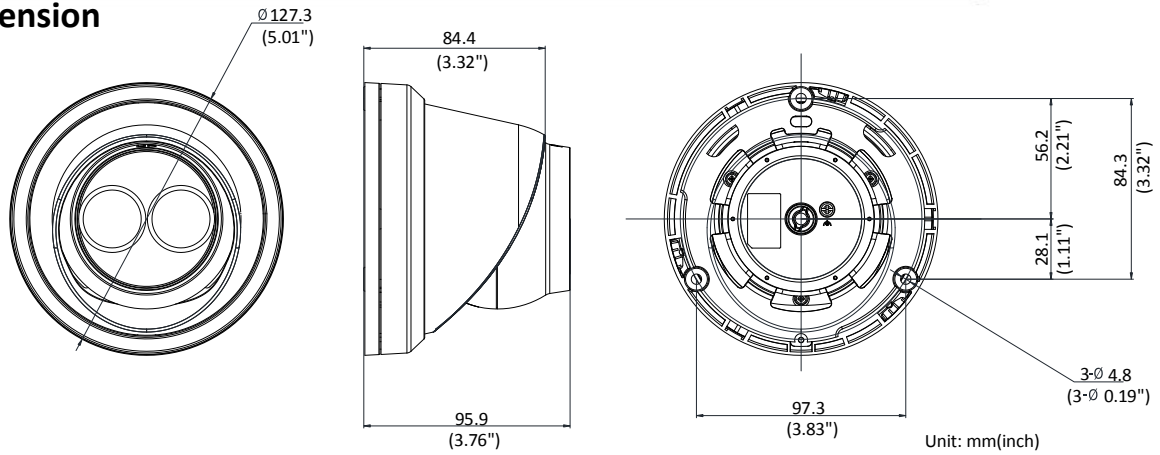

Dimension

Accessory